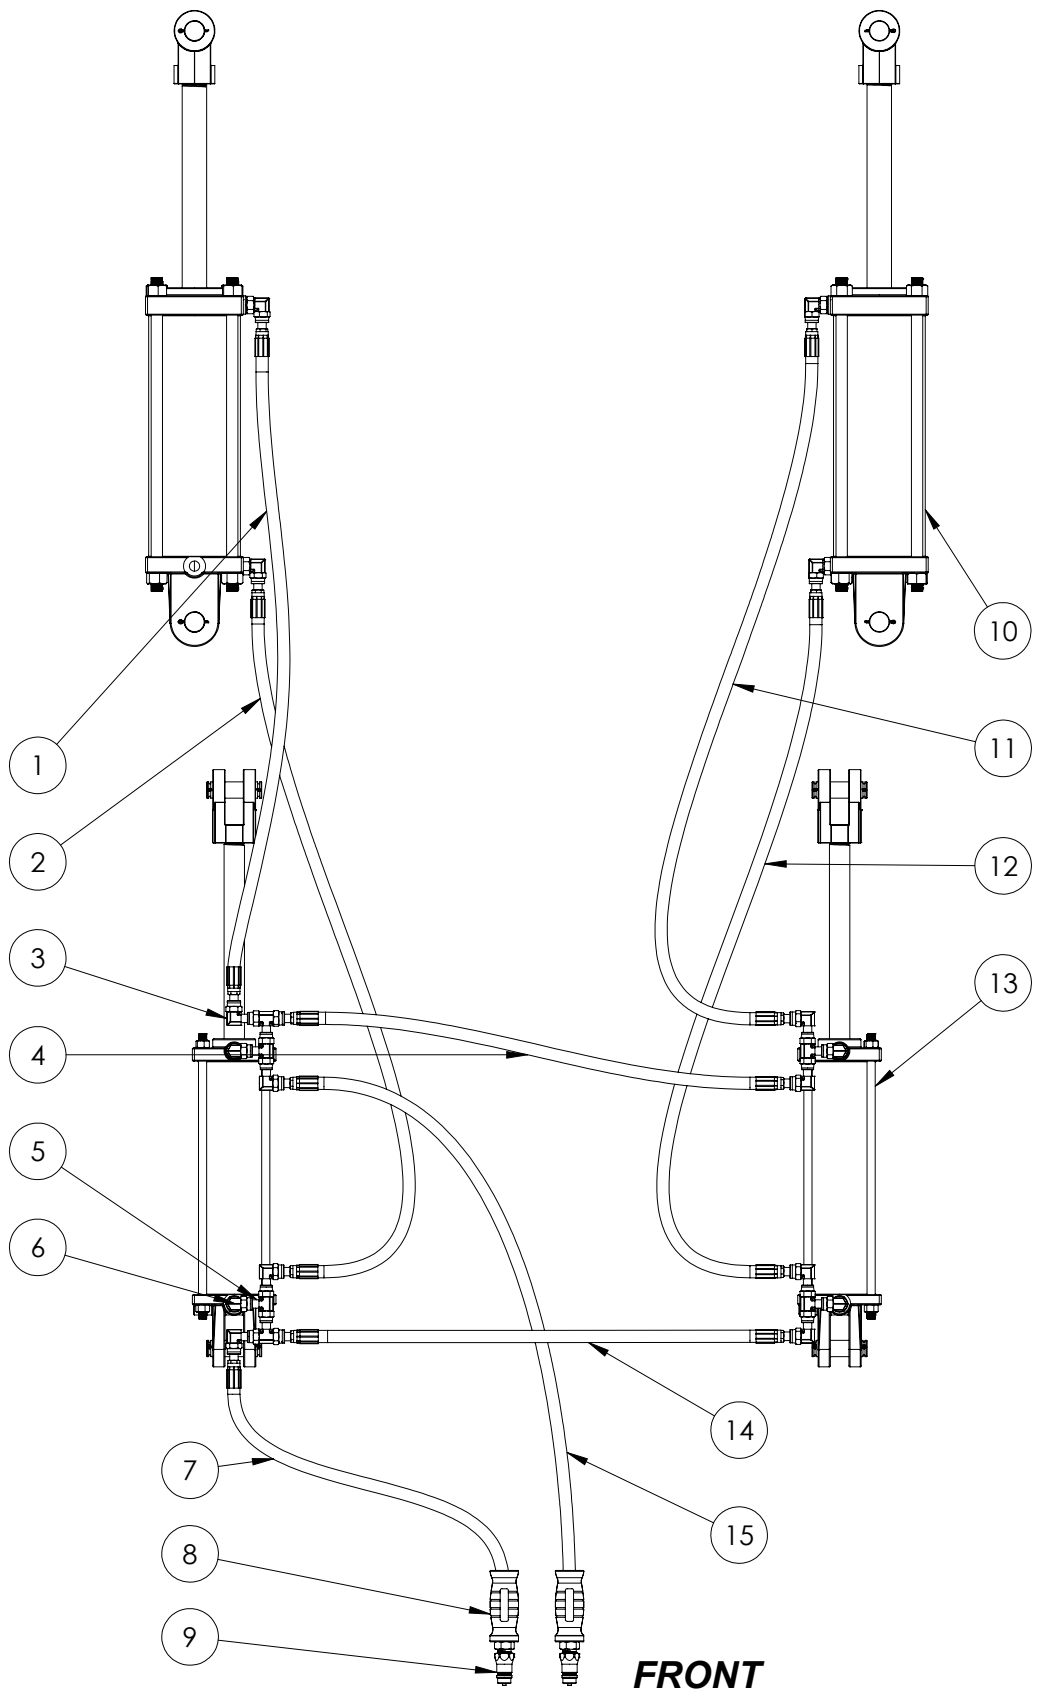

REAR VIEW

Table: D

Item	Part #	Description	Qty
14	R0591009	Washer, Flat, Belleville: 3/4"	8
15	R0610009	Washer, Lock: 3/4"	2
16	PP055038	Drum Washer: 1/2" x 4-1/4"	2
17	R0120925	Bolt, Fine: 3/4" x 2-1/2"	10
18 a)	R1100010	Bearing/Flange Assembly: 3" Bore, 4-Bolt x 6" Center - Center	2
18 b)	R1100016	Bearing only: 3" Bore	
19	WC005148	Wing Lock Arm: Right	1
20	R9901004	Knuckle, Cast: Land Roller Wing	2
21 a)	PR151001	Pin: 1-1/2" x 12"	2
21 b)	PR151001-01	Pin: 1-1/2" x 12-1/4"	
22	n/a	Main Frame Axle Assembly (See Page: 12)	2
23	PR205001	Pin, Wing Hook: 2" x 9-1/4"	2
24	R9912001	Canister, Manual: 3-1/4" x 12"	1
25	R2000000	Screw, Self-Tapping: #12 x 1-1/2"	2

Table: N

Item #	Part #	Description	Seal Kit #
1	R1802030	Elbow, 90°: #6 FORFSX - #6 MORFS	
2	R1925010	Cylinder, Tie-Rod, Black: 2-1/2" x 10"	
3	n/a	Hydraulic Hose, #6 FORFSX - #6 FORFSX: 3/8" x 72"	
4	n/a	Hydraulic Hose, #6 FORFSX - #6 FORFSX: 3/8" x 90"	
5	n/a	Hydraulic Hose, #6 FORFSX - #6 FORFSX: 3/8" x 48"	
6	n/a	Hydraulic Hose, #6 FORFSX - #6 FORFSX: 3/8" x 36"	
7	R1802031	Tee: #6 MORFS - #6 MORFS - #6 MORFS	
8	n/a	Hydraulic Hose, #8 MPT - #6 FORFSX: 3/8" x 180"	
9	n/a	Hydraulic Hose, #8 MPT - #6 FORFSX: 3/8" x 180"	
10	R1899013	Handle Grip, Yellow: #8 MPT - #8 FPT	
11	R1805001	Male Quick Connect: #8 FPT	

Table: P

Item #	Part #	Description
1	R1701012	Light, LED: Red
2	R1701011	Light, LED: Amber/Amber
3 a)	n/a	Y-Harness, Right: Male Square 4 Pin - Female 3 Pin Flat, Female 2 Pin Flat: 34'
3 b)	n/a	Y-Harness, Left: Male Square 4 Pin - Female 2 Pin Flat, Female 3 Pin Flat: 39'
4	n/a	Y-Harness, Lead: 7 Pin Round - Female Square 4 Pin, Female Square 4 Pin: 23'