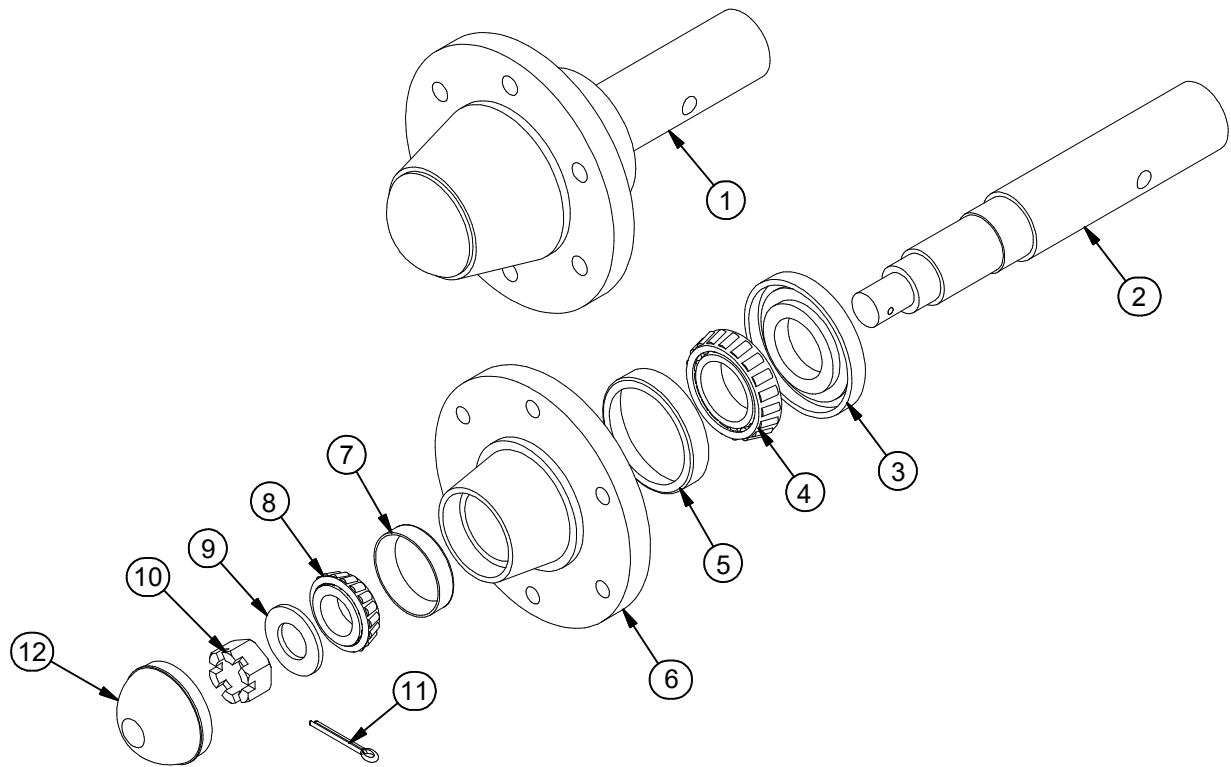

REAR VIEW

Table: D

Item	Part #	Description	Qty
14	R0591009	Washer, Flat, Belleville: 3/4"	8
15	R0610009	Washer, Lock: 3/4"	2
16	PP055038	Drum Washer: 1/2" x 4-1/4"	2
17	R0120925	Bolt, Fine: 3/4" x 2-1/2"	10
18 a)	R1100010	Bearing/Flange Assembly: 3" Bore, 4-Bolt x 6" Center - Center	2
18 b)	R1100016	Bearing only: 3" Bore	
19	WC005148	Wing Lock Arm: Right	1
20	R9901004	Knuckle, Cast: Land Roller Wing	2
21 a)	PR151001	Pin: 1-1/2" x 12"	2
21 b)	PR151001-01	Pin: 1-1/2" x 12-1/4"	
22	n/a	Main Frame Axle Assembly (See Page: 12)	2
23	PR205001	Pin, Wing Hook: 2" x 9-1/4"	2
24	R9912001	Canister, Manual: 3-1/4" x 12"	1
25	R2000000	Screw, Self-Tapping: #12 x 1-1/2"	2

Table: G

Item	Part #	Description	Qty
1	R0804281	Pin, Wire Latch: 3/8" x 2-1/2"	1
2	PP032021	Cylinder Stop: 1-1/2" x 12" <i>(Includes Item 1)</i>	1
3	n/a	Wheel Lift Hydraulics <i>(See Page: 20-21)</i>	
4	WC002003	Front Axle Arm	1
5	R1502501	Zerk, Grease: 1/8"-27 NPT	1
6	R0130635	Bolt: 1/2" x 3-1/2"	2
7	n/a	Hub/Spindle Assembly: 6-Bolt <i>(See Page: 14)</i>	2
8	R0150713	Bolt, Lug, 90°: 9/16" x 1-1/4"	12
9	n/a	Wheel & Tire Assembly <i>(See Page: 15)</i>	2
10	R0430106	Nut, Lock: 1/2"	2

Table: H

Item	Part #	Description	Qty
1	WC005141	Rear Axle Frame: Short, Dual, Upper, Left	1
2	R1502509	Grease Zerk, Long: 1/8" NPT	4
3	R0310308	Nut, Jam: 5/8"	2
4	PM062001	Steering Pin Security Bolt: 5/8" x 2"	2
5	n/a	Rear Steering Hydraulics (See Page: 18)	
6	R1502503	Grease Zerk, 90°: 1/8" NPT	2
7	WC005142	Rear Axle Frame: Short, Dual, Upper, Right	1
8	WC005048	Rear Axle Frame: Dual, Lower, Right	1
9	R0130635	Bolt: 1/2" x 3-1/2"	4
10	n/a	Hub/Spindle Assembly: 6-Bolt (See Page: 14)	4
11	R0150713	Bolt, Lug, 90°: 9/16" x 1-1/4"	24
12	n/a	Wheel/Tire Assembly (See Page: 15)	4
13	R0430106	Nut, Lock: 1/2"	4
14	WC005049	Rear Axle Frame: Dual, Lower, Left	1
15	R1502504	Grease Zerk: 1/8" NPT	2