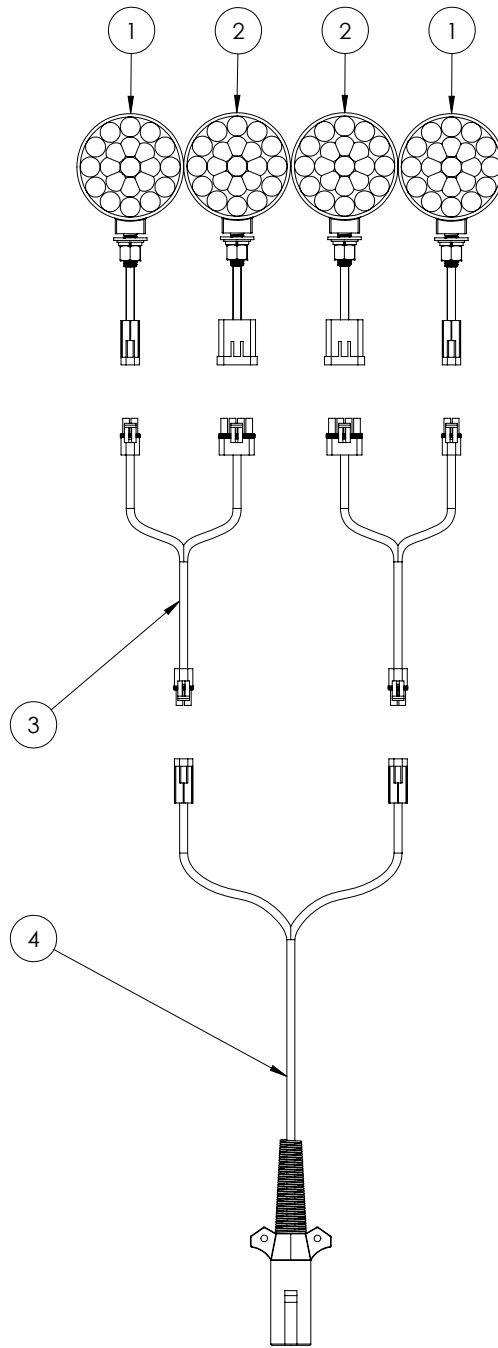

Table: G

Item	Part #	Description	Qty
1	R0804281	Pin, Wire Latch: 3/8" x 2-1/2"	1
2	PP032021	Cylinder Stop: 1-1/2" x 12" <i>(Includes Item 1)</i>	1
3	n/a	Wheel Lift Hydraulics <i>(See Page: 20-21)</i>	
4	WC002003	Front Axle Arm	1
5	R1502501	Zerk, Grease: 1/8"-27 NPT	1
6	R0130635	Bolt: 1/2" x 3-1/2"	2
7	n/a	Hub/Spindle Assembly: 6-Bolt <i>(See Page: 14)</i>	2
8	R0150713	Bolt, Lug, 90°: 9/16" x 1-1/4"	12
9	n/a	Wheel & Tire Assembly <i>(See Page: 15)</i>	2
10	R0430106	Nut, Lock: 1/2"	2

Table: O

Item #	Part #	Description	Seal Kit #
1	n/a	Hydraulic Hose, #6 FORFSX - #6 FORFSX: 3/8" x 360"	
2	n/a	Hydraulic Hose, #6 FORFSX - #6 FORFSX: 3/8" x 378"	
3	R1802030	Elbow, 90°: #6 MORFS - #6FORFSX	
4	n/a	Hydraulic Hose, #6 FORFSX - #6 FORFSX: 3/8" x 76"	
5	R1802032	Tee: #6 MORFS - #6 FORFSX - #6 MORFS	
6	R1802007	Elbow, 90°: #6 MORFS - #8 MORB	
7	n/a	Hydraulic Hose, #8 MPT - #6 FORFSX: 3/8" x 294"	
8	R1899011	Handle Grip, Green: #8 MPT - #8 FPT	
9	R1805001	Male Quick Connect: #8 FPT	
10	R1951201-01	Cylinder, Tie-Rod, Black: 5" x 12"	KR100007
	R1951201	Cylinder, Tie-Rod, Yellow: 5" x 12"	KR100007
11	n/a	Hydraulic Hose, #6 FORFSX - #6 FORFSX: 3/8" x 378"	
12	n/a	Hydraulic Hose, #6 FORFSX - #6 FORFSX: 3/8" x 360"	
13	R1941201-01	Cylinder, Tie-Rod, Black: 4" x 12"	KR100000
	R1941201	Cylinder, Tie-Rod, Yellow: 4" x 12"	KR100000
14	n/a	Hydraulic Hose, #6 FORFSX - #6 FORFSX: 3/8" x 69"	
15	n/a	Hydraulic Hose, #8 MPT - #6 FORFSX: 3/8" x 276"	

Table: P

Item #	Part #	Description
1	R1701012	Light, LED: Red
2	R1701011	Light, LED: Amber/Amber
3 a)	n/a	Y-Harness, Right: Male Square 4 Pin - Female 3 Pin Flat, Female 2 Pin Flat: 34'
3 b)	n/a	Y-Harness, Left: Male Square 4 Pin - Female 2 Pin Flat, Female 3 Pin Flat: 39'
4	n/a	Y-Harness, Lead: 7 Pin Round - Female Square 4 Pin, Female Square 4 Pin: 23'