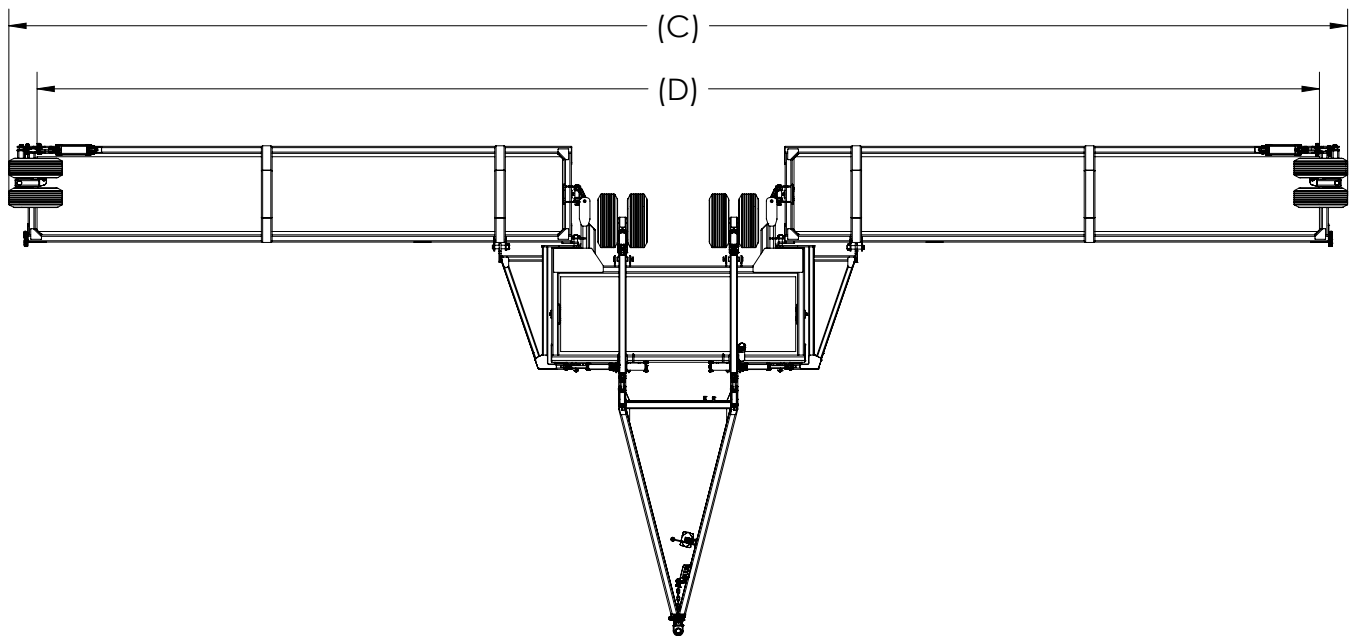

Acre Counter & Electrical

Lighting and Electrical	22
Acre Counter	23

TRANSPORT MODE

FIELD MODE

Table: A

Unit Size	Dimension				
	(A)	(B)	(C)	(D)	(E)
60'	48'-5"	13'-5"	62'-8"	60'	7'-2"

TABLE: B			
Item	Part #	Description	Qty
1	R0130955	Bolt: 3/4" x 5-1/2"	1
2	AA001090	Clevis Hitch Insert <i>(Includes Items 1,3)</i>	1
3	R0430109	Nut, Lock: 3/4"	1
4	n/a	Hitch Hydraulics <i>(See Page: 17)</i>	
5	PR151002	Pin, w/ Grease Groove: 1-1/2" x 10"	4
6	R0430106	Nut, Lock: 1/2"	
7	R0130635	Bolt: 1/2" x 3-1/2"	
8	WM005004	Hitch Frame <i>(Inquire)</i>	1
9	R9909004	Hitch Jack: Square Receiver	1
10	R0430102	Nut, Lock : 1/4"	4
11	R0510102	Washer, Flat: 1/4"	4
12	R0130208	Bolt: 1/4" x 3/4"	2
13	R1701018	Electrical Plug Protector: 7-Pin Round	1
14	PP010001	Storage Plate, Hydraulic Tips	1
15	R0130210	Bolt: 1/4" x 1"	2
16	R0131180	Bolt: 1" x 8"	2
17	R0810601	Clevis Pin: 1" x 6"	1
18	R9910001	Safety Chain: 3/8" x 60"	1
19	R1618900	Cotter Pin: 3/16" x 2"	1
20	R9901003	Pintle Hitch: Cat. 3, 3" Spacing	1
21	R0410106	Nut, Lock: 1/2"	1
22	R0530211	Washer, Flat: 1"	4
23	R0430111	Nut, Lock: 1"	2
24	R0510106	Washer, Flat: 1/2"	1
25	R0130620	Bolt: 1/2" x 2"	1
26	R1899001	Hose Retainer: 3/8" x 4" x 30"	1

Table: C

Item	Part #	Description	Qty
1	WM005060	Main Frame	1
2	WC005149	Wing Lock Arm: Left	1
3	AC005069	Wing Lock Spring Bracket Assembly: Left	1
4	AC005070	Wing Lock Spring Bracket Assembly: Right	1
5	n/a	Wing Lock Hydraulics (See Page: 19)	
6	R0130635	Bolt: 1/2" x 3-1/2"	10
7	PR205005	Wing Lock Pin: Front	2
8	R0430106	Nut, Lock: 1/2"	10
9	R0160401	Countersunk Bolt: 3/8" x 1"	8
10	PM062002	Wing Lock Wear Pad	2
11 a)	WD052132	Drum: Main: 42" x 5/8"Wall	1
11 b)	WD053132	Drum: Main: 36" x 1/2"Wall)	
12	R0340109	Nut, Lock, Fine: 3/4"	8
13	R9930002	Plug, Roller Drum: 2"	2