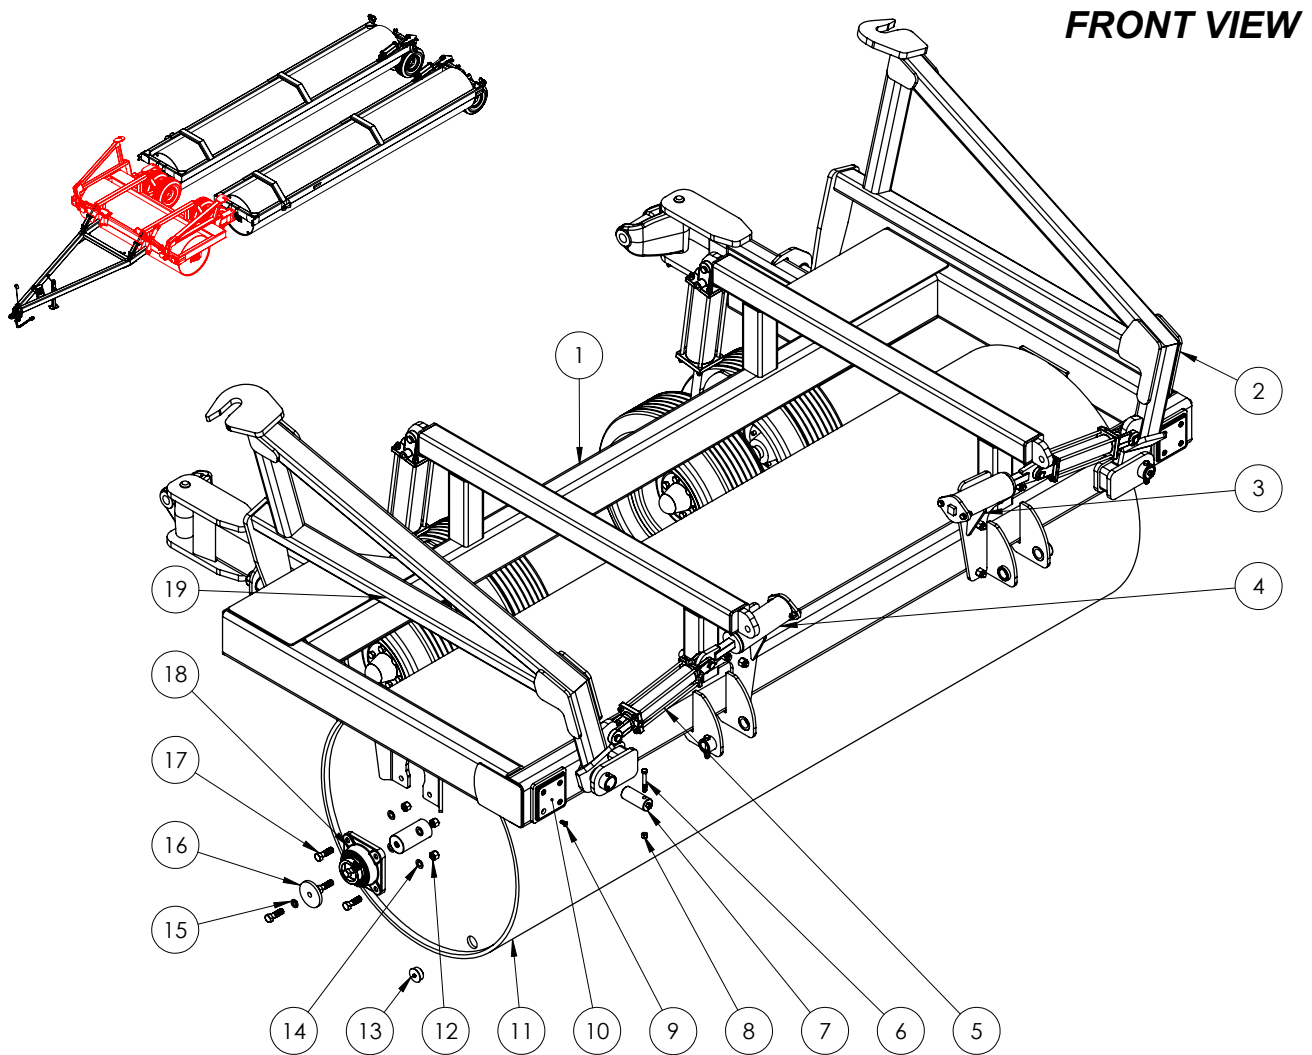

Acre Counter & Electrical

Lighting and Electrical	22
Acre Counter	23

TRANSPORT MODE

FIELD MODE

Table: A

Unit Size	Dimension				
	(A)	(B)	(C)	(D)	(E)
60'	48'-5"	13'-5"	62'-8"	60'	7'-2"

TABLE: B			
Item	Part #	Description	Qty
1	R0130955	Bolt: 3/4" x 5-1/2"	1
2	AA001090	Clevis Hitch Insert <i>(Includes Items 1,3)</i>	1
3	R0430109	Nut, Lock: 3/4"	1
4	n/a	Hitch Hydraulics <i>(See Page: 17)</i>	
5	PR151002	Pin, w/ Grease Groove: 1-1/2" x 10"	4
6	R0430106	Nut, Lock: 1/2"	
7	R0130635	Bolt: 1/2" x 3-1/2"	
8	WM005004	Hitch Frame <i>(Inquire)</i>	1
9	R9909004	Hitch Jack: Square Receiver	1
10	R0430102	Nut, Lock : 1/4"	4
11	R0510102	Washer, Flat: 1/4"	4
12	R0130208	Bolt: 1/4" x 3/4"	2
13	R1701018	Electrical Plug Protector: 7-Pin Round	1
14	PP010001	Storage Plate, Hydraulic Tips	1
15	R0130210	Bolt: 1/4" x 1"	2
16	R0131180	Bolt: 1" x 8"	2
17	R0810601	Clevis Pin: 1" x 6"	1
18	R9910001	Safety Chain: 3/8" x 60"	1
19	R1618900	Cotter Pin: 3/16" x 2"	1
20	R9901003	Pintle Hitch: Cat. 3, 3" Spacing	1
21	R0410106	Nut, Lock: 1/2"	1
22	R0530211	Washer, Flat: 1"	4
23	R0430111	Nut, Lock: 1"	2
24	R0510106	Washer, Flat: 1/2"	1
25	R0130620	Bolt: 1/2" x 2"	1
26	R1899001	Hose Retainer: 3/8" x 4" x 30"	1

Table: C

Item	Part #	Description	Qty
1	WM005060	Main Frame	1
2	WC005149	Wing Lock Arm: Left	1
3	AC005069	Wing Lock Spring Bracket Assembly: Left	1
4	AC005070	Wing Lock Spring Bracket Assembly: Right	1
5	n/a	Wing Lock Hydraulics (See Page: 19)	
6	R0130635	Bolt: 1/2" x 3-1/2"	10
7	PR205005	Wing Lock Pin: Front	2
8	R0430106	Nut, Lock: 1/2"	10
9	R0160401	Countersunk Bolt: 3/8" x 1"	8
10	PM062002	Wing Lock Wear Pad	2
11 a)	WD052132	Drum: Main: 42" x 5/8"Wall	1
11 b)	WD053132	Drum: Main: 36" x 1/2"Wall)	
12	R0340109	Nut, Lock, Fine: 3/4"	8
13	R9930002	Plug, Roller Drum: 2"	2