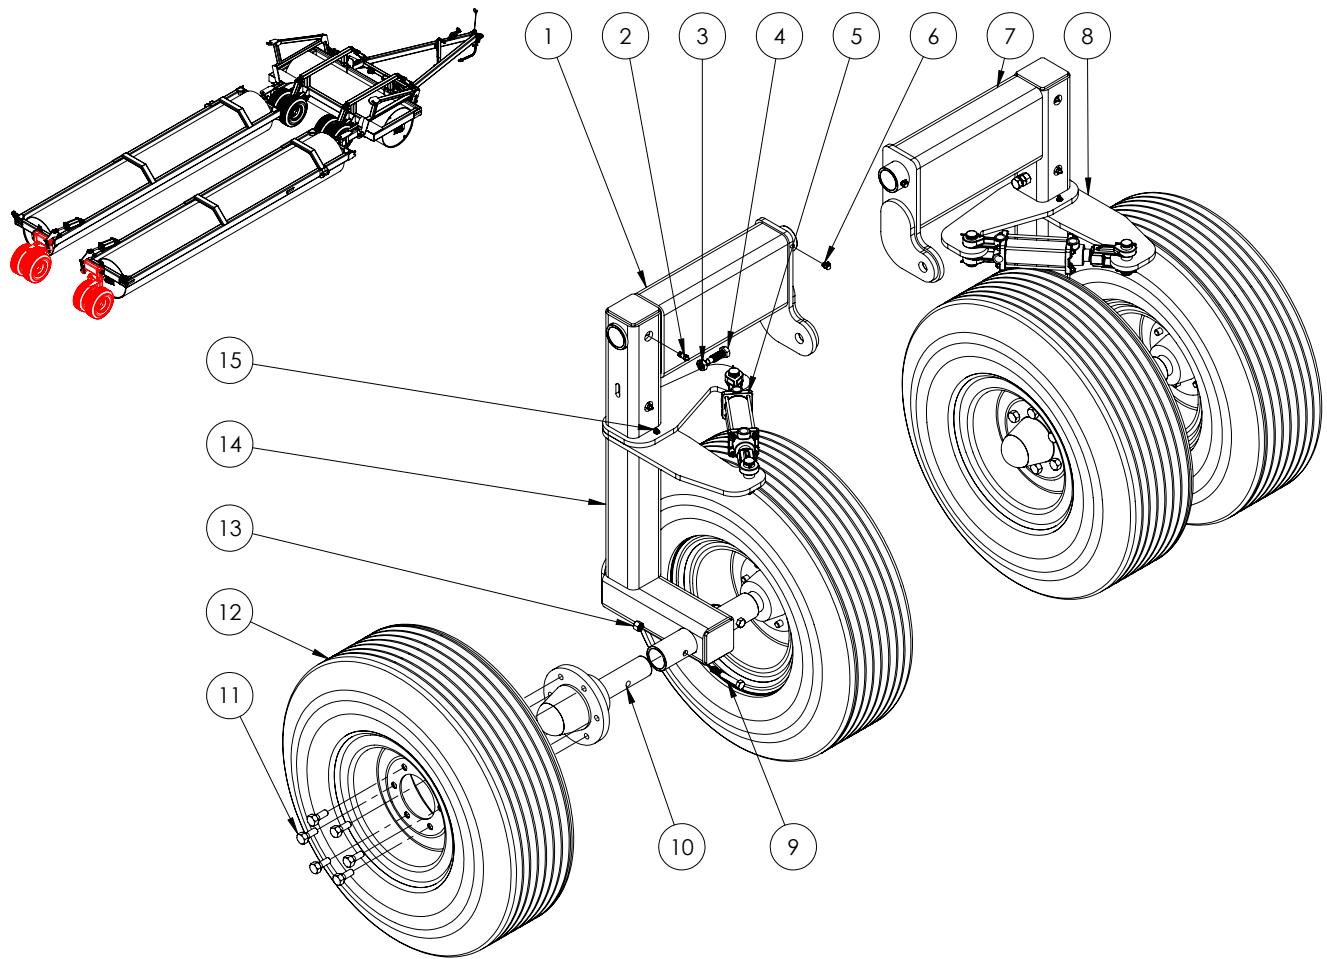

FRONT VIEW

REAR VIEW

Table: F			
Item	Part #	Description	Qty
1	PR205006	Wing Lock Pin: 2" x 9-1/2"	1
2 a)	WD052295	Drum, Wing: 42" x 5/8"Wall	1
2 b)	WD053295	Drum, Wing: 36" x 1/2"Wall	
3	R0130635	Bolt: 1/2" x 3-1/2"	3
4	R0430106	Nut, Lock: 1/2"	3
5	PR151005	Pin: 1-1/2" x 11-1/2"	1
6	R9930002	Plug, Roller Drum: 2"	2
7	R0610009	Washer, Lock: 3/4"	2
8	R0120925	Bolt, Fine: 3/4" x 2-1/2"	10
9	PP055038	Drum Washer: 1/2" x 4-1/4"	2
10 a)	R1100010	Bearing, Flange: 3" Bore, 4-Bolt x 6" Center - Center	2
10 b)	R1100016	Bearing only: 3" Bore	
11	R0591009	Washer, Flat, Belleville: 3/4"	8
12	R0340109	Nut, Fine, Lock: 3/4"	8
13	WM005061	Wing Frame: Left	1
14	n/a	Wheel Lift Hydraulics (See Page: 20-21)	
15	R0110425	Bolt: 3/8" x 2-1/2"	1
16	PR132001	Pin: 1-1/4" x 6"	1
17	R0410104	Nut, Lock: 3/8"	1
18	PR205002	Rear Axle Hinge Pin: 2" x 26"	1
19	R0131150	Bolt: 1" x 5"	2
20	WC005055-01	Rear Axle Lift Link	1
21	WC005054	Swivel Axle Bracket	1
22	R0510210	Washer, Flat: 1"	4
23	R0410110	Nut, Lock: 1"	2
24	n/a	Rear Axle Assembly: Right (See Page: 13)	1
25	R9911002	Rubber Bumper: 2" x 1-5/8"	1
26	R0410104	Nut, Lock: 3/8"	1

Table: G

Item	Part #	Description	Qty
1	R0804281	Pin, Wire Latch: 3/8" x 2-1/2"	1
2	PP032021	Cylinder Stop: 1-1/2" x 12" <i>(Includes Item 1)</i>	1
3	n/a	Wheel Lift Hydraulics <i>(See Page: 20-21)</i>	
4	WC002003	Front Axle Arm	1
5	R1502501	Zerk, Grease: 1/8"-27 NPT	1
6	R0130635	Bolt: 1/2" x 3-1/2"	2
7	n/a	Hub/Spindle Assembly: 6-Bolt <i>(See Page: 14)</i>	2
8	R0150713	Bolt, Lug, 90°: 9/16" x 1-1/4"	12
9	n/a	Wheel & Tire Assembly <i>(See Page: 15)</i>	2
10	R0430106	Nut, Lock: 1/2"	2