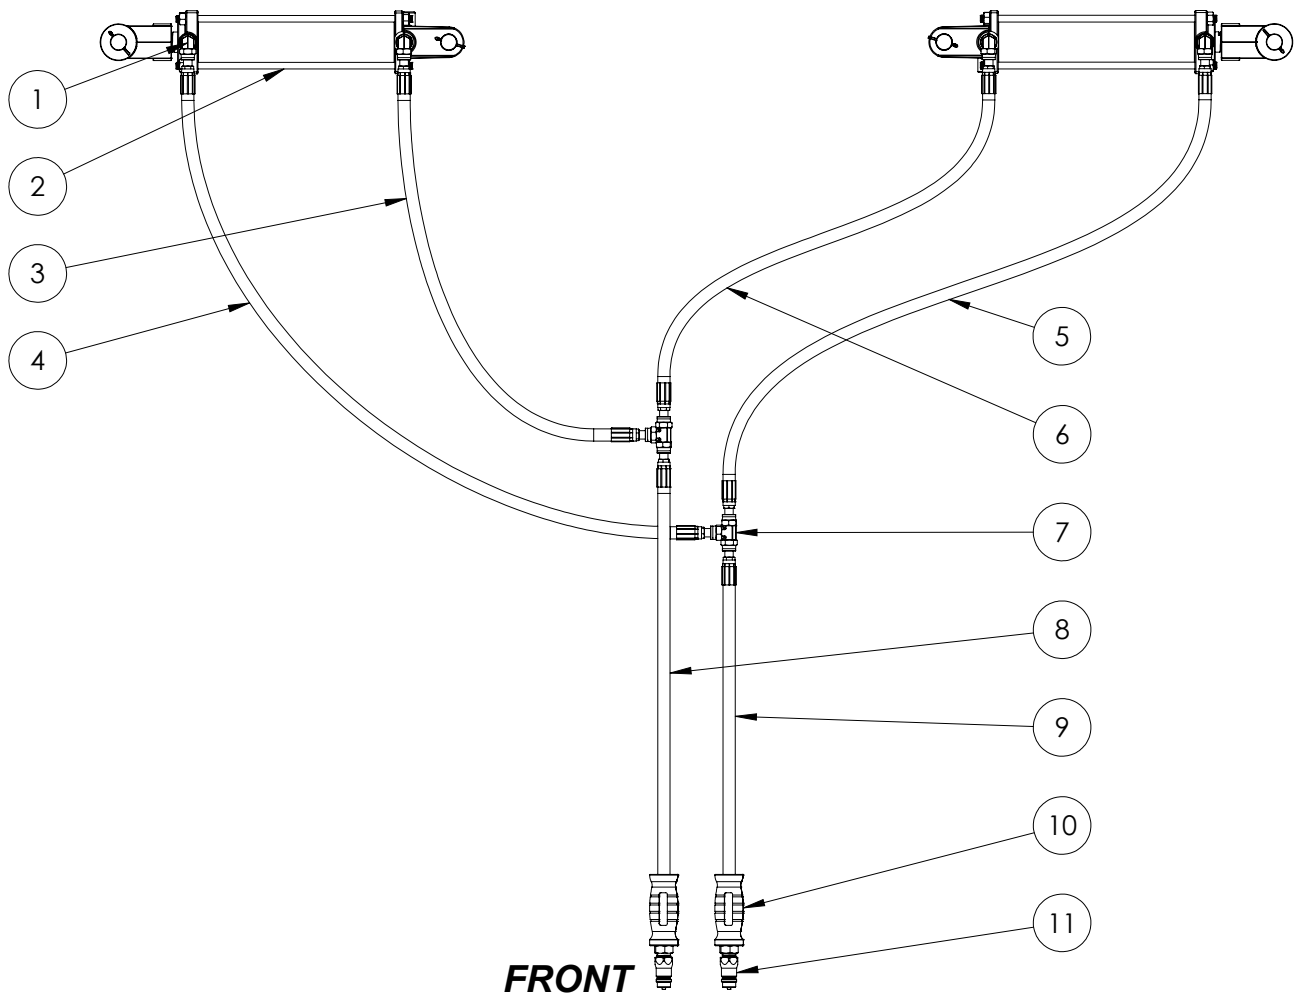

Table: M

Item #	Part #	Description	Seal Kit #
1 a)	R1920401-01	Cylinder, Tie-Rod, Black: 2" x 4"	KR100018
1 b)	R1920401	Cylinder, Tie-Rod, Yellow: 2" x 4"	
2	R1802007	Elbow, 90°: #6 MORFS - #8 MORB	
3 a)	R1803006	Ball Valve: #6 FORB - #6 FORB	
3 b)	R1803005	Handle Only: Ball Valve	
4	R1802028	Elbow, 90°: #6 MORFS - #6 MORB	
5	R1802006	Elbow, 45°: #6 MORFS - #6 MORB	
6	n/a	Hydraulic Hose, #6 FORFSX - #6 FORFSX: 3/8" x 432"	
7	n/a	Hydraulic Hose, #6 FORFSX - #6 FORFSX: 3/8" x 435"	
8	n/a	Hydraulic Hose, #6 FORFSX - #6 FORFSX: 3/8" x 487"	
9	n/a	Hydraulic Hose, #6 FORFSX - #6 FORFSX: 3/8" x 483"	
10	R1802031	Tee: #6 MORFS - #6 MORFS - #6 MORFS	
11	n/a	Hydraulic Hose, #8 MPT - #6 FORFSX: 3/8" x 276"	
12	n/a	Hydraulic Hose, #8 MPT - #6 FORFSX: 3/8" x 276"	
13	R1899012	Handle Grip, Red: #8 MPT - #8 FPT	
14	R1805001	Male Quick Connect: #8 FPT	

Table: N

Item #	Part #	Description	Seal Kit #
1	R1802030	Elbow, 90°: #6 FORFSX - #6 MORFS	
2	R1925010	Cylinder, Tie-Rod, Black: 2-1/2" x 10"	
3	n/a	Hydraulic Hose, #6 FORFSX - #6 FORFSX: 3/8" x 72"	
4	n/a	Hydraulic Hose, #6 FORFSX - #6 FORFSX: 3/8" x 90"	
5	n/a	Hydraulic Hose, #6 FORFSX - #6 FORFSX: 3/8" x 48"	
6	n/a	Hydraulic Hose, #6 FORFSX - #6 FORFSX: 3/8" x 36"	
7	R1802031	Tee: #6 MORFS - #6 MORFS - #6 MORFS	
8	n/a	Hydraulic Hose, #8 MPT - #6 FORFSX: 3/8" x 180"	
9	n/a	Hydraulic Hose, #8 MPT - #6 FORFSX: 3/8" x 180"	
10	R1899013	Handle Grip, Yellow: #8 MPT - #8 FPT	
11	R1805001	Male Quick Connect: #8 FPT	

Table: P

Item #	Part #	Description
1	R1701012	Light, LED: Red
2	R1701011	Light, LED: Amber/Amber
3 a)	n/a	Y-Harness, Right: Male Square 4 Pin - Female 3 Pin Flat, Female 2 Pin Flat: 34'
3 b)	n/a	Y-Harness, Left: Male Square 4 Pin - Female 2 Pin Flat, Female 3 Pin Flat: 39'
4	n/a	Y-Harness, Lead: 7 Pin Round - Female Square 4 Pin, Female Square 4 Pin: 23'