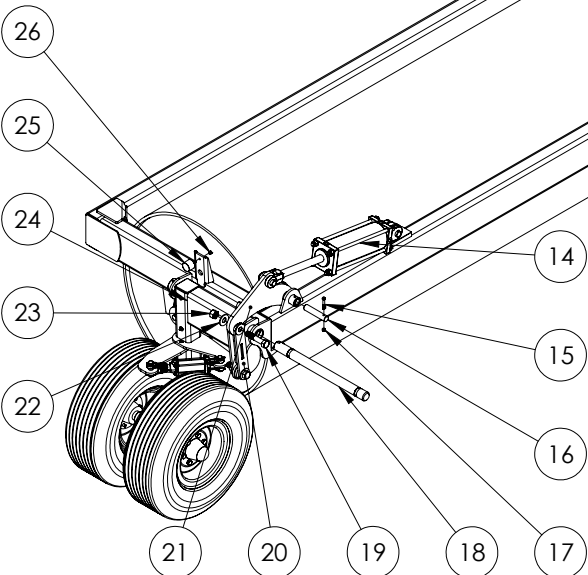

FRONT VIEW

REAR VIEW

Table: F			
Item	Part #	Description	Qty
1	PR205006	Wing Lock Pin: 2" x 9-1/2"	1
2 a)	WD052295	Drum, Wing: 42" x 5/8"Wall	1
2 b)	WD053295	Drum, Wing: 36" x 1/2"Wall	
3	R0130635	Bolt: 1/2" x 3-1/2"	3
4	R0430106	Nut, Lock: 1/2"	3
5	PR151005	Pin: 1-1/2" x 11-1/2"	1
6	R9930002	Plug, Roller Drum: 2"	2
7	R0610009	Washer, Lock: 3/4"	2
8	R0120925	Bolt, Fine: 3/4" x 2-1/2"	10
9	PP055038	Drum Washer: 1/2" x 4-1/4"	2
10 a)	R1100010	Bearing, Flange: 3" Bore, 4-Bolt x 6" Center - Center	2
10 b)	R1100016	Bearing only: 3" Bore	
11	R0591009	Washer, Flat, Belleville: 3/4"	8
12	R0340109	Nut, Fine, Lock: 3/4"	8
13	WM005061	Wing Frame: Left	1
14	n/a	Wheel Lift Hydraulics (See Page: 20-21)	
15	R0110425	Bolt: 3/8" x 2-1/2"	1
16	PR132001	Pin: 1-1/4" x 6"	1
17	R0410104	Nut, Lock: 3/8"	1
18	PR205002	Rear Axle Hinge Pin: 2" x 26"	1
19	R0131150	Bolt: 1" x 5"	2
20	WC005055-01	Rear Axle Lift Link	1
21	WC005054	Swivel Axle Bracket	1
22	R0510210	Washer, Flat: 1"	4
23	R0410110	Nut, Lock: 1"	2
24	n/a	Rear Axle Assembly: Right (See Page: 13)	1
25	R9911002	Rubber Bumper: 2" x 1-5/8"	1
26	R0410104	Nut, Lock: 3/8"	1

Table: G

Item	Part #	Description	Qty
1	R0804281	Pin, Wire Latch: 3/8" x 2-1/2"	1
2	PP032021	Cylinder Stop: 1-1/2" x 12" <i>(Includes Item 1)</i>	1
3	n/a	Wheel Lift Hydraulics <i>(See Page: 20-21)</i>	
4	WC002003	Front Axle Arm	1
5	R1502501	Zerk, Grease: 1/8"-27 NPT	1
6	R0130635	Bolt: 1/2" x 3-1/2"	2
7	n/a	Hub/Spindle Assembly: 6-Bolt <i>(See Page: 14)</i>	2
8	R0150713	Bolt, Lug, 90°: 9/16" x 1-1/4"	12
9	n/a	Wheel & Tire Assembly <i>(See Page: 15)</i>	2
10	R0430106	Nut, Lock: 1/2"	2