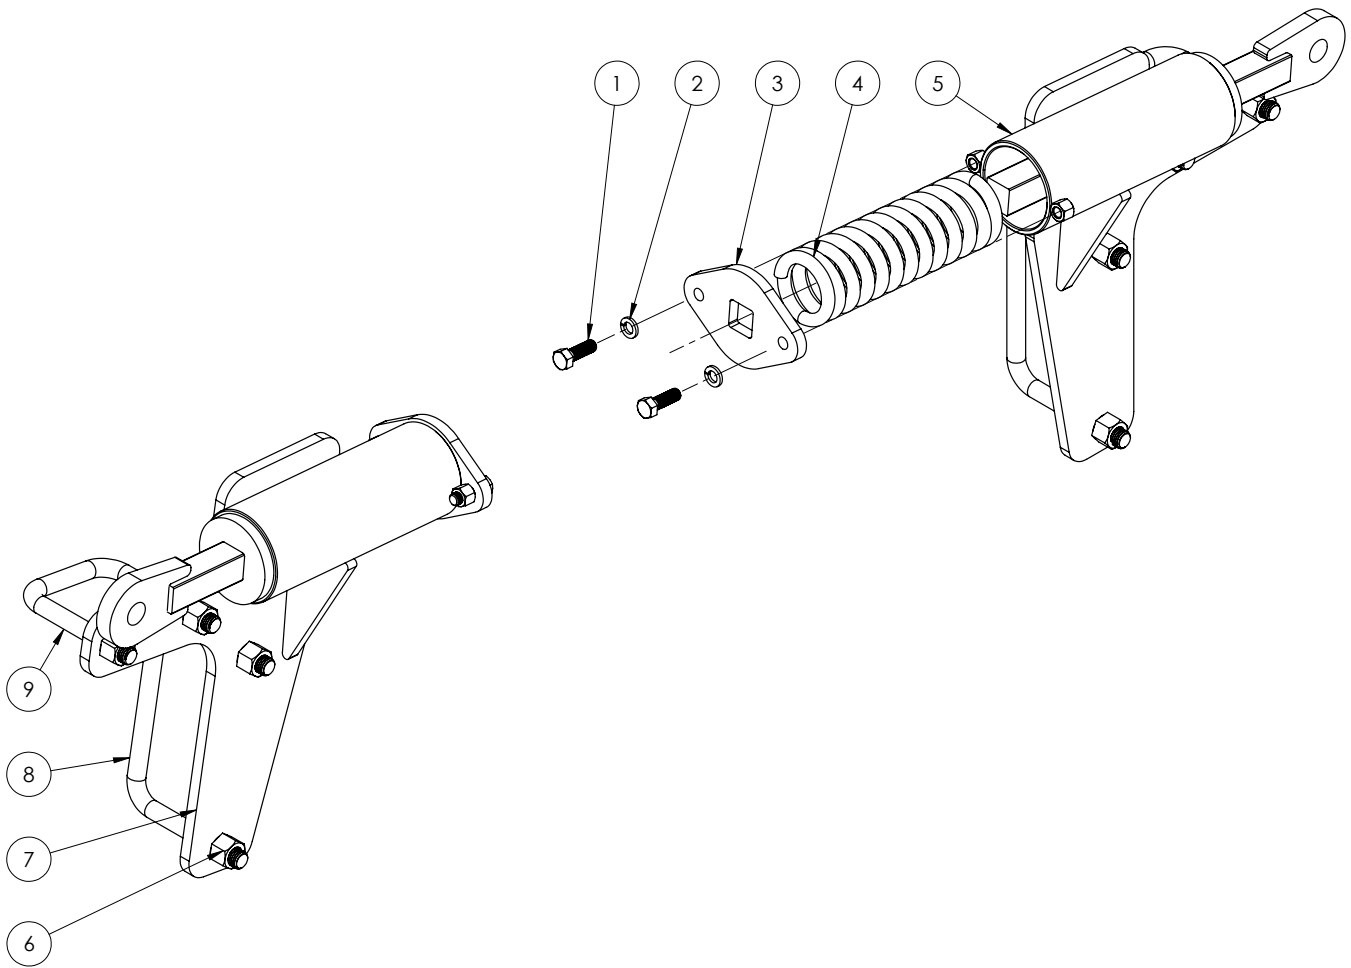

STYLE A

STYLE B

Table: J			
Item	Part #	Description	Style
1	R9908002	Wheel Only, Implement, Yellow: 16" x 6", 6"-6-Bolt, +1-1/8"Offset	A
2	R9908002-01	Wheel Only, Implement, Black: 16" x 6", 6"-6-Bolt, +1-1/8"Offset	A
3	R9908002-02	Wheel Only, Implement, Yellow: 16" x 6", 6"-6-Bolt, +1-1/8"Offset	B
4	R9908002-03	Wheel Only, Implement, Black: 16" x 6", 6"-6-Bolt, +1-1/8"Offset	B
5	KW100001	Wheel & Tire Assembly, Yellow: 6"-6-Bolt, +1-1/8"Offset, ST235/80R16E, 10 Ply	A
6	KW100001-01	Wheel & Tire Assembly, Black: 6"-6-Bolt, +1-1/8"Offset, ST235/80R16E, 10 Ply	A
7	KW100001-02	Wheel & Tire Assembly, Yellow: 6"-6-Bolt, +1-1/8"Offset, ST235/80R16E, 10 Ply	B
8	KW100001-03	Wheel & Tire Assembly, Black: 6"-6-Bolt, +1-1/8"Offset, ST235/80R16E, 10 Ply	B
9	R9907002	Tire Only, Implement: ST235/80R16E, 10 Ply	

Table: K

Item	Part #	Description	Qty
1	R0110615	Bolt: 1/2" x 1-1/2"	4
2	R0610006	Washer, Lock: 1/2"	4
3	PP055124	Spring Bracket End Cap	2
4	R0932000	Wing Lock Spring: 3.2" x 10"	2
5	WC005144	Welded Wing Lock Spring Bracket: Left	1
6	R0430109	Nut, Lock: 3/4"	8
7	WC005143	Welded Wing Lock Spring Bracket: Right	1
8	R0239855	U-Bolt: (3/4") 5-1/2" x 8" x 5-1/2"	2
9	R0239455	U-Bolt: (3/4") 5-1/2" x 4" x 5-1/2"	2