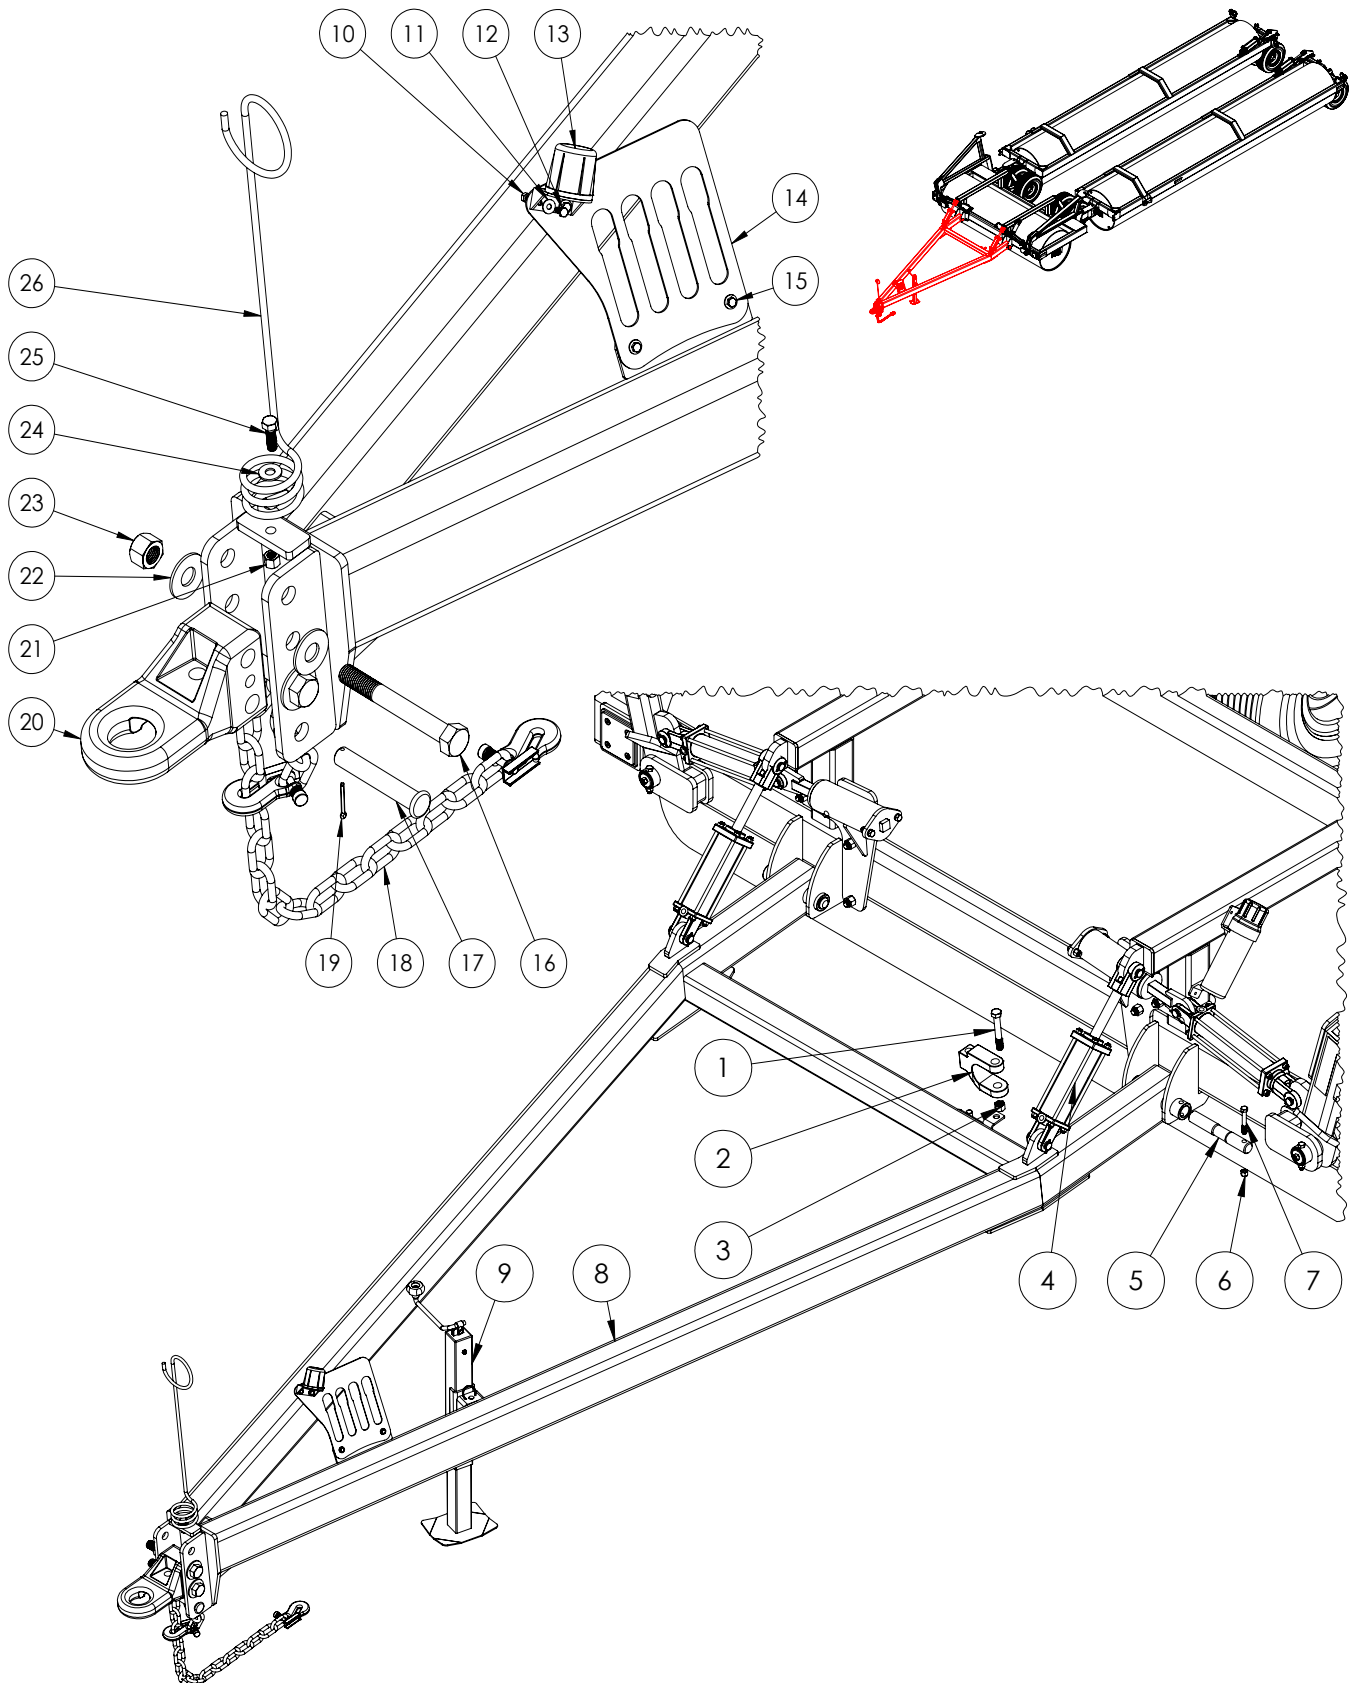

TABLE: B			
Item	Part #	Description	Qty
1	R0130955	Bolt: 3/4" x 5-1/2"	1
2	AA001090	Clevis Hitch Insert <i>(Includes Items 1,3)</i>	1
3	R0430109	Nut, Lock: 3/4"	1
4	n/a	Hitch Hydraulics <i>(See Page: 17)</i>	
5	PR151002	Pin, w/ Grease Groove: 1-1/2" x 10"	4
6	R0430106	Nut, Lock: 1/2"	
7	R0130635	Bolt: 1/2" x 3-1/2"	
8	WM005004	Hitch Frame <i>(Inquire)</i>	1
9	R9909004	Hitch Jack: Square Receiver	1
10	R0430102	Nut, Lock : 1/4"	4
11	R0510102	Washer, Flat: 1/4"	4
12	R0130208	Bolt: 1/4" x 3/4"	2
13	R1701018	Electrical Plug Protector: 7-Pin Round	1
14	PP010001	Storage Plate, Hydraulic Tips	1
15	R0130210	Bolt: 1/4" x 1"	2
16	R0131180	Bolt: 1" x 8"	2
17	R0810601	Clevis Pin: 1" x 6"	1
18	R9910001	Safety Chain: 3/8" x 60"	1
19	R1618900	Cotter Pin: 3/16" x 2"	1
20	R9901003	Pintle Hitch: Cat. 3, 3" Spacing	1
21	R0410106	Nut, Lock: 1/2"	1
22	R0530211	Washer, Flat: 1"	4
23	R0430111	Nut, Lock: 1"	2
24	R0510106	Washer, Flat: 1/2"	1
25	R0130620	Bolt: 1/2" x 2"	1
26	R1899001	Hose Retainer: 3/8" x 4" x 30"	1