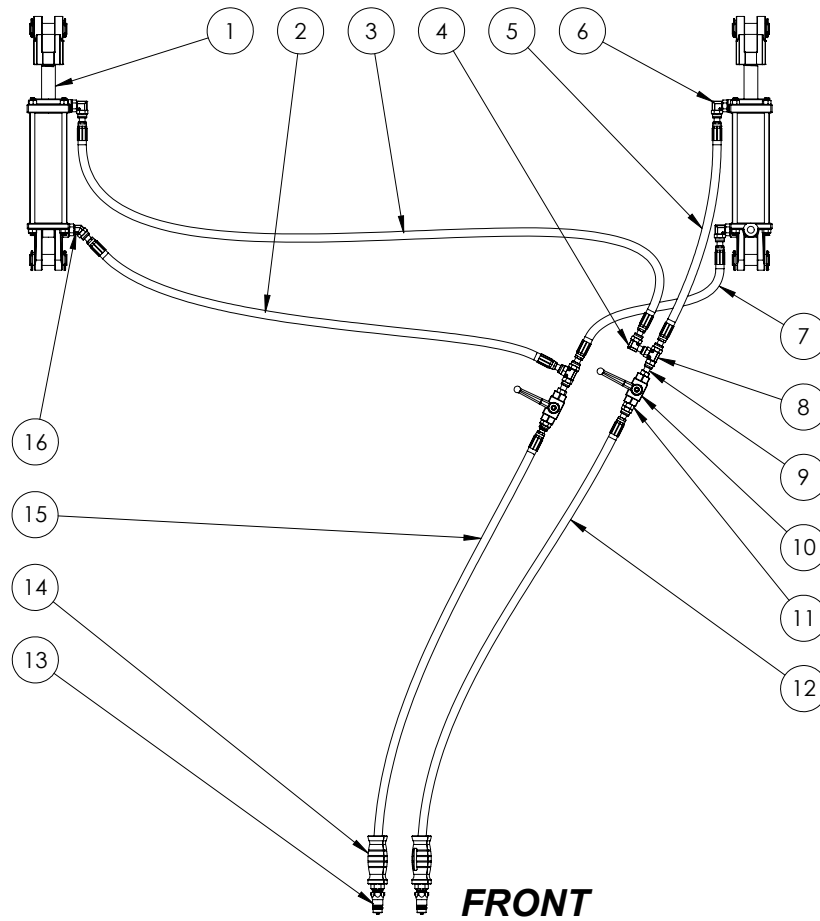

Table: G

Item	Part #	Description	Qty
1	R0804281	Pin, Wire Latch: 3/8" x 2-1/2"	1
2	PP032021	Cylinder Stop: 1-1/2" x 12" <i>(Includes Item 1)</i>	1
3	n/a	Wheel Lift Hydraulics <i>(See Page: 20-21)</i>	
4	WC002003	Front Axle Arm	1
5	R1502501	Zerk, Grease: 1/8"-27 NPT	1
6	R0130635	Bolt: 1/2" x 3-1/2"	2
7	n/a	Hub/Spindle Assembly: 6-Bolt <i>(See Page: 14)</i>	2
8	R0150713	Bolt, Lug, 90°: 9/16" x 1-1/4"	12
9	n/a	Wheel & Tire Assembly <i>(See Page: 15)</i>	2
10	R0430106	Nut, Lock: 1/2"	2

Table: K

Item	Part #	Description	Qty
1	R0110615	Bolt: 1/2" x 1-1/2"	4
2	R0610006	Washer, Lock: 1/2"	4
3	PP055124	Spring Bracket End Cap	2
4	R0932000	Wing Lock Spring: 3.2" x 10"	2
5	WC005144	Welded Wing Lock Spring Bracket: Left	1
6	R0430109	Nut, Lock: 3/4"	8
7	WC005143	Welded Wing Lock Spring Bracket: Right	1
8	R0239855	U-Bolt: (3/4") 5-1/2" x 8" x 5-1/2"	2
9	R0239455	U-Bolt: (3/4") 5-1/2" x 4" x 5-1/2"	2

Table: L

Item #	Part #	Description	Seal Kit #
1 a)	R1930801	Cylinder, Tie-Rod, Black: 3" x 8"	KR100020
1 b)	R1930800	Cylinder, Tie-Rod, Yellow: 3" x 8"	KR100020
2	n/a	Hydraulic Hose, #6 FORFSX - #6 FORFSX: 3/8" x 68"	
3	n/a	Hydraulic Hose, #6 FORFSX - #6 FORFSX: 3/8" x 56"	
4	R1802030	Elbow, 90°: #6 FORFSX - #6 MORFS	
5	n/a	Hydraulic Hose, #6 FORFSX - #6 FORFSX: 3/8" x 20"	
6	R1802007	Elbow, 90°: #6 MORFS - #8 MORB	
7	n/a	Hydraulic Hose, #6 FORFSX - #6 FORFSX: 3/8" x 22"	
8	R1802031	Tee: #6 MORFS - #6 MORFS - #6 MORFS	
9	R1802033	Straight: #6 MORB - #6 FORFSX	
10 a)	R1803006	Ball Valve: #6 FORB - #6 FORB	
10 b)	R1803006	Handle Ony: Ball Valve	
11	R1802042	Straight: #6 MORB - #6 MORFS	
12	n/a	Hydraulic Hose, #8 MPT - #6 FORFSX: 3/8" x 180"	
13	R1805001	Male Quick Connect: #8 FPT	
14	R1899010	Handle Grip, Blue: #8 MPT - #8 FPT	
15	n/a	Hydraulic Hose, #8 MPT - #6 FORFSX: 3/8" x 180"	
16	R1802006	Elbow, 45°: #6 MORFS - #8 MORB	