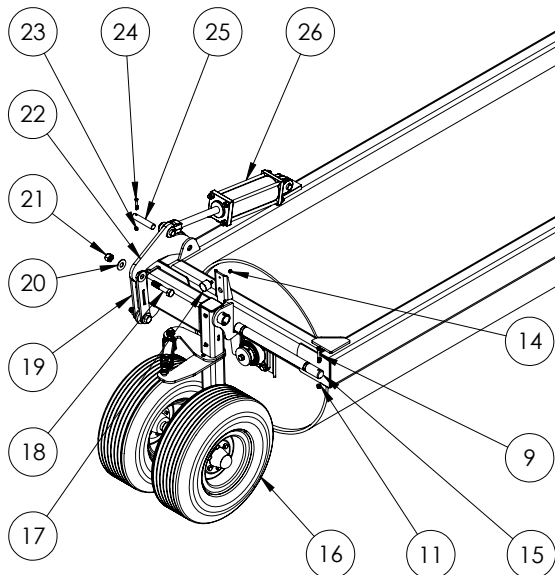

REAR VIEW

Table: D

Item	Part #	Description	Qty
14	R0591009	Washer, Flat, Belleville: 3/4"	8
15	R0610009	Washer, Lock: 3/4"	2
16	PP055038	Drum Washer: 1/2" x 4-1/4"	2
17	R0120925	Bolt, Fine: 3/4" x 2-1/2"	10
18 a)	R1100010	Bearing/Flange Assembly: 3" Bore, 4-Bolt x 6" Center - Center	2
18 b)	R1100016	Bearing only: 3" Bore	
19	WC005148	Wing Lock Arm: Right	1
20	R9901004	Knuckle, Cast: Land Roller Wing	2
21 a)	PR151001	Pin: 1-1/2" x 12"	2
21 b)	PR151001-01	Pin: 1-1/2" x 12-1/4"	
22	n/a	Main Frame Axle Assembly (See Page: 12)	2
23	PR205001	Pin, Wing Hook: 2" x 9-1/4"	2
24	R9912001	Canister, Manual: 3-1/4" x 12"	1
25	R2000000	Screw, Self-Tapping: #12 x 1-1/2"	2

FRONT VIEW

REAR VIEW

Table: E			
Item	Part #	Description	Qty
1 a)	WD052295	Drum, Wing: 42" x 5/8"Wall	1
1 b)	WD053295	Drum, Wing: 36" x 1/2"Wall	
2	R0340109	Nut, Fine, Lock: 3/4"	8
3	R0591009	Washer, Flat, Belleville: 3/4"	8
4	R9930002	Plug, Roller Drum: 2"	2
5 a)	R1100010	Bearing, Flange: 3" Bore, 4-Bolt x 6" Center - Center	2
5 b)	R1100016	Bearing only: 3" Bore	
6	R0120925	Bolt, Fine: 3/4" x 2-1/2"	10
7	R0610009	Washer, Lock: 3/4"	8
8	PP055038	Drum Washer: 1/2" x 4-1/4"	2
9	R0130635	Bolt: 1/2" x 3-1/2"	3
10	PR151005	Pin: 1-1/2" x 11-1/2"	1
11	R0430106	Nut, Lock: 1/2"	3
12	WM005062	Wing Frame: Right	1
13	PR205006	Wing Lock Pin: 2" x 9-1/2"	1
14	R0410104	Nut, Lock: 3/8"	1
15	PR205002	Rear Axle Hinge Pin: 2" x 26"	1
16	n/a	Rear Axle Assembly: Right (See Page: 13)	1
17	R9911002	Rubber Bumper: 2" x 1-5/8"	1
18	R0131150	Bolt: 1" x 5"	2
19	WC005055-01	Rear Axle Lift Link	1
20	R0510210	Washer, Flat: 1"	4
21	R0410110	Nut, Lock: 1"	2
22	WC005054	Swivel Axle Bracket	1
23	R0410104	Nut, Lock: 3/8"	1
24	R0110425	Bolt: 3/8" x 2-1/2"	1
25	PR132001	Pin: 1-1/4" x 6"	1
26	n/a	Wheel Lift Hydraulics (See Page: 20-21)	