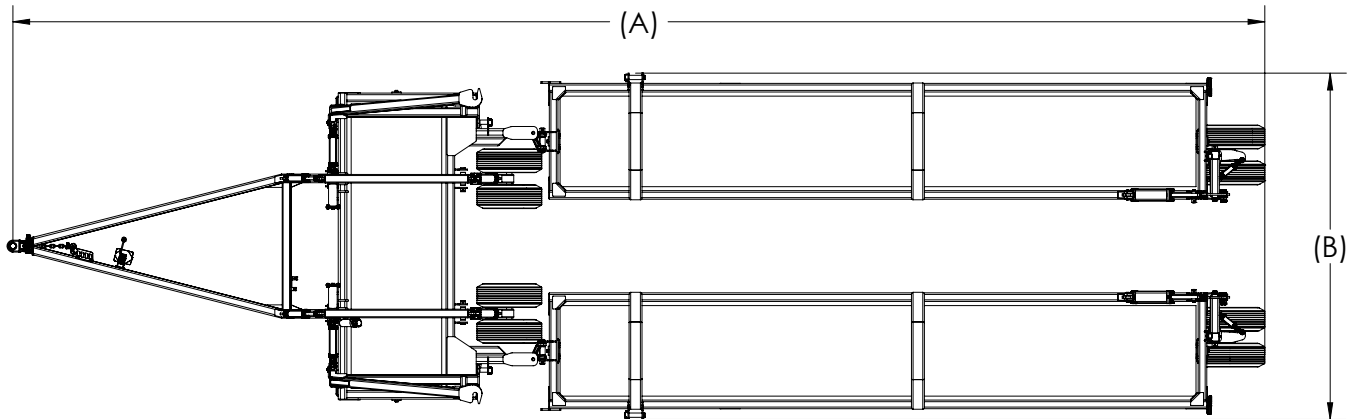

Acre Counter & Electrical

Lighting and Electrical	22
Acre Counter	23

TRANSPORT MODE

FIELD MODE

Table: A

Unit Size	Dimension				
	(A)	(B)	(C)	(D)	(E)
60'	48'-5"	13'-5"	62'-8"	60'	7'-2"

TABLE: B			
Item	Part #	Description	Qty
1	R0130955	Bolt: 3/4" x 5-1/2"	1
2	AA001090	Clevis Hitch Insert <i>(Includes Items 1,3)</i>	1
3	R0430109	Nut, Lock: 3/4"	1
4	n/a	Hitch Hydraulics <i>(See Page: 17)</i>	
5	PR151002	Pin, w/ Grease Groove: 1-1/2" x 10"	4
6	R0430106	Nut, Lock: 1/2"	
7	R0130635	Bolt: 1/2" x 3-1/2"	
8	WM005004	Hitch Frame <i>(Inquire)</i>	1
9	R9909004	Hitch Jack: Square Receiver	1
10	R0430102	Nut, Lock : 1/4"	4
11	R0510102	Washer, Flat: 1/4"	4
12	R0130208	Bolt: 1/4" x 3/4"	2
13	R1701018	Electrical Plug Protector: 7-Pin Round	1
14	PP010001	Storage Plate, Hydraulic Tips	1
15	R0130210	Bolt: 1/4" x 1"	2
16	R0131180	Bolt: 1" x 8"	2
17	R0810601	Clevis Pin: 1" x 6"	1
18	R9910001	Safety Chain: 3/8" x 60"	1
19	R1618900	Cotter Pin: 3/16" x 2"	1
20	R9901003	Pintle Hitch: Cat. 3, 3" Spacing	1
21	R0410106	Nut, Lock: 1/2"	1
22	R0530211	Washer, Flat: 1"	4
23	R0430111	Nut, Lock: 1"	2
24	R0510106	Washer, Flat: 1/2"	1
25	R0130620	Bolt: 1/2" x 2"	1
26	R1899001	Hose Retainer: 3/8" x 4" x 30"	1

Table: C

Item	Part #	Description	Qty
1	WM005060	Main Frame	1
2	WC005149	Wing Lock Arm: Left	1
3	AC005069	Wing Lock Spring Bracket Assembly: Left	1
4	AC005070	Wing Lock Spring Bracket Assembly: Right	1
5	n/a	Wing Lock Hydraulics (See Page: 19)	
6	R0130635	Bolt: 1/2" x 3-1/2"	10
7	PR205005	Wing Lock Pin: Front	2
8	R0430106	Nut, Lock: 1/2"	10
9	R0160401	Countersunk Bolt: 3/8" x 1"	8
10	PM062002	Wing Lock Wear Pad	2
11 a)	WD052132	Drum: Main: 42" x 5/8"Wall	1
11 b)	WD053132	Drum: Main: 36" x 1/2"Wall)	
12	R0340109	Nut, Lock, Fine: 3/4"	8
13	R9930002	Plug, Roller Drum: 2"	2