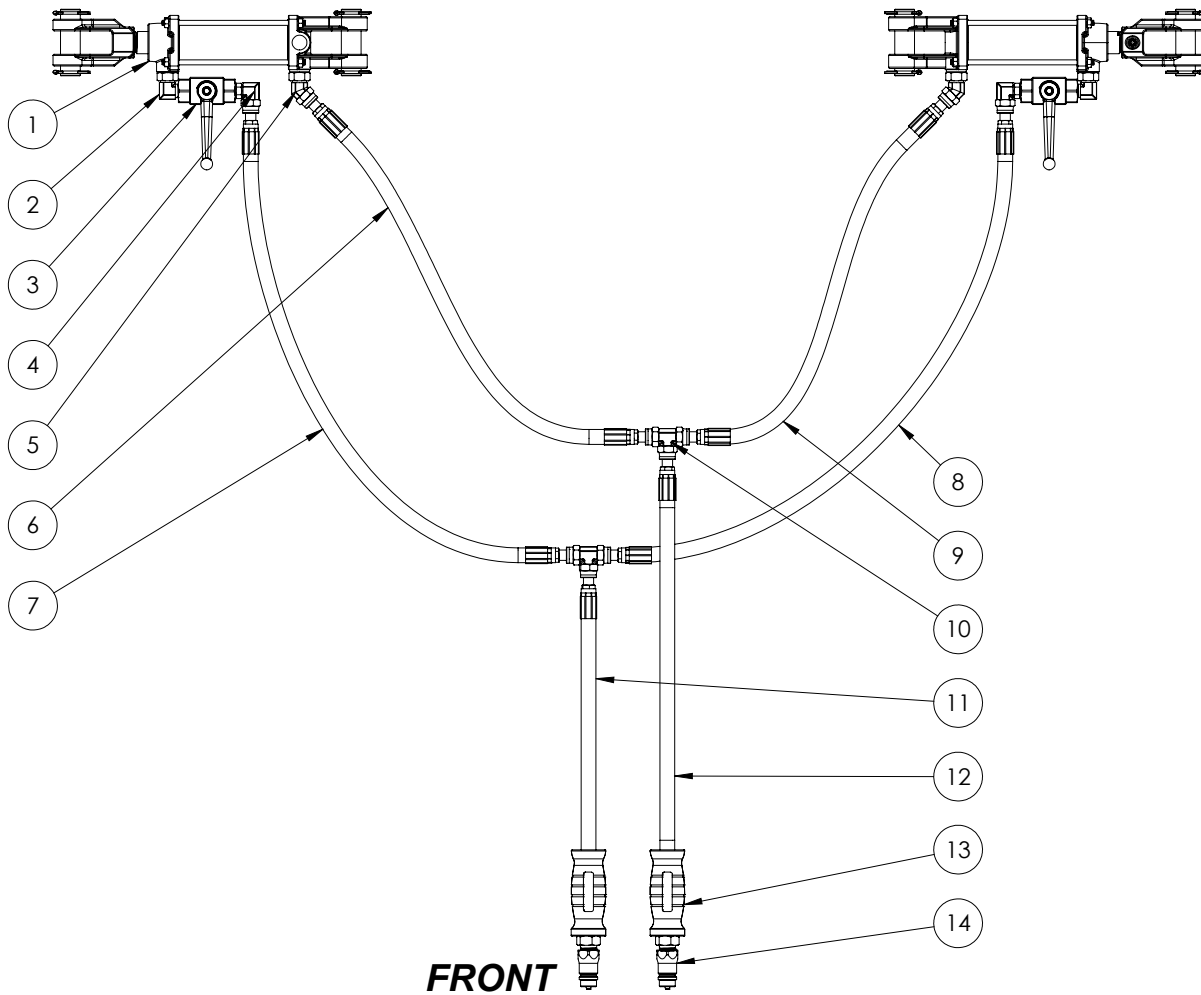

Table: L

Item #	Part #	Description	Seal Kit #
1 a)	R1930801	Cylinder, Tie-Rod, Black: 3" x 8"	KR100020
1 b)	R1930800	Cylinder, Tie-Rod, Yellow: 3" x 8"	KR100020
2	n/a	Hydraulic Hose, #6 FORFSX - #6 FORFSX: 3/8" x 68"	
3	n/a	Hydraulic Hose, #6 FORFSX - #6 FORFSX: 3/8" x 56"	
4	R1802030	Elbow, 90°: #6 FORFSX - #6 MORFS	
5	n/a	Hydraulic Hose, #6 FORFSX - #6 FORFSX: 3/8" x 20"	
6	R1802007	Elbow, 90°: #6 MORFS - #8 MORB	
7	n/a	Hydraulic Hose, #6 FORFSX - #6 FORFSX: 3/8" x 22"	
8	R1802031	Tee: #6 MORFS - #6 MORFS - #6 MORFS	
9	R1802033	Straight: #6 MORB - #6 FORFSX	
10 a)	R1803006	Ball Valve: #6 FORB - #6 FORB	
10 b)	R1803006	Handle Ony: Ball Valve	
11	R1802042	Straight: #6 MORB - #6 MORFS	
12	n/a	Hydraulic Hose, #8 MPT - #6 FORFSX: 3/8" x 180"	
13	R1805001	Male Quick Connect: #8 FPT	
14	R1899010	Handle Grip, Blue: #8 MPT - #8 FPT	
15	n/a	Hydraulic Hose, #8 MPT - #6 FORFSX: 3/8" x 180"	
16	R1802006	Elbow, 45°: #6 MORFS - #8 MORB	

Table: M

Item #	Part #	Description	Seal Kit #
1 a)	R1920401-01	Cylinder, Tie-Rod, Black: 2" x 4"	KR100018
1 b)	R1920401	Cylinder, Tie-Rod, Yellow: 2" x 4"	
2	R1802007	Elbow, 90°: #6 MORFS - #8 MORB	
3 a)	R1803006	Ball Valve: #6 FORB - #6 FORB	
3 b)	R1803005	Handle Only: Ball Valve	
4	R1802028	Elbow, 90°: #6 MORFS - #6 MORB	
5	R1802006	Elbow, 45°: #6 MORFS - #6 MORB	
6	n/a	Hydraulic Hose, #6 FORFSX - #6 FORFSX: 3/8" x 432"	
7	n/a	Hydraulic Hose, #6 FORFSX - #6 FORFSX: 3/8" x 435"	
8	n/a	Hydraulic Hose, #6 FORFSX - #6 FORFSX: 3/8" x 487"	
9	n/a	Hydraulic Hose, #6 FORFSX - #6 FORFSX: 3/8" x 483"	
10	R1802031	Tee: #6 MORFS - #6 MORFS - #6 MORFS	
11	n/a	Hydraulic Hose, #8 MPT - #6 FORFSX: 3/8" x 276"	
12	n/a	Hydraulic Hose, #8 MPT - #6 FORFSX: 3/8" x 276"	
13	R1899012	Handle Grip, Red: #8 MPT - #8 FPT	
14	R1805001	Male Quick Connect: #8 FPT	