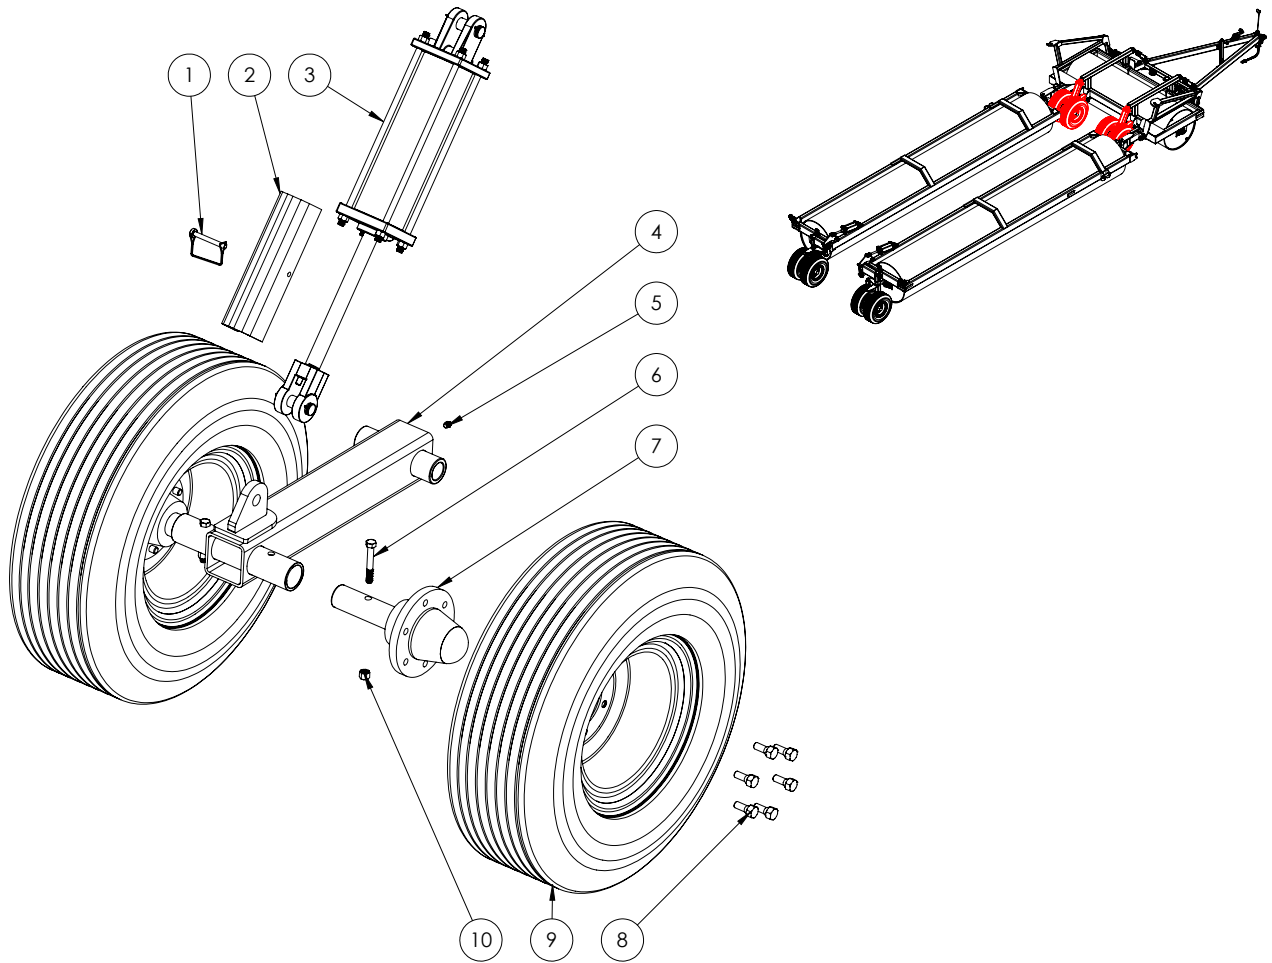

FRONT VIEW

REAR VIEW

Table: F			
Item	Part #	Description	Qty
1	PR205006	Wing Lock Pin: 2" x 9-1/2"	1
2 a)	WD052295	Drum, Wing: 42" x 5/8"Wall	1
2 b)	WD053295	Drum, Wing: 36" x 1/2"Wall	
3	R0130635	Bolt: 1/2" x 3-1/2"	3
4	R0430106	Nut, Lock: 1/2"	3
5	PR151005	Pin: 1-1/2" x 11-1/2"	1
6	R9930002	Plug, Roller Drum: 2"	2
7	R0610009	Washer, Lock: 3/4"	2
8	R0120925	Bolt, Fine: 3/4" x 2-1/2"	10
9	PP055038	Drum Washer: 1/2" x 4-1/4"	2
10 a)	R1100010	Bearing, Flange: 3" Bore, 4-Bolt x 6" Center - Center	2
10 b)	R1100016	Bearing only: 3" Bore	
11	R0591009	Washer, Flat, Belleville: 3/4"	8
12	R0340109	Nut, Fine, Lock: 3/4"	8
13	WM005061	Wing Frame: Left	1
14	n/a	Wheel Lift Hydraulics (See Page: 20-21)	
15	R0110425	Bolt: 3/8" x 2-1/2"	1
16	PR132001	Pin: 1-1/4" x 6"	1
17	R0410104	Nut, Lock: 3/8"	1
18	PR205002	Rear Axle Hinge Pin: 2" x 26"	1
19	R0131150	Bolt: 1" x 5"	2
20	WC005055-01	Rear Axle Lift Link	1
21	WC005054	Swivel Axle Bracket	1
22	R0510210	Washer, Flat: 1"	4
23	R0410110	Nut, Lock: 1"	2
24	n/a	Rear Axle Assembly: Right (See Page: 13)	1
25	R9911002	Rubber Bumper: 2" x 1-5/8"	1
26	R0410104	Nut, Lock: 3/8"	1

Table: G

Item	Part #	Description	Qty
1	R0804281	Pin, Wire Latch: 3/8" x 2-1/2"	1
2	PP032021	Cylinder Stop: 1-1/2" x 12" <i>(Includes Item 1)</i>	1
3	n/a	Wheel Lift Hydraulics <i>(See Page: 20-21)</i>	
4	WC002003	Front Axle Arm	1
5	R1502501	Zerk, Grease: 1/8"-27 NPT	1
6	R0130635	Bolt: 1/2" x 3-1/2"	2
7	n/a	Hub/Spindle Assembly: 6-Bolt <i>(See Page: 14)</i>	2
8	R0150713	Bolt, Lug, 90°: 9/16" x 1-1/4"	12
9	n/a	Wheel & Tire Assembly <i>(See Page: 15)</i>	2
10	R0430106	Nut, Lock: 1/2"	2