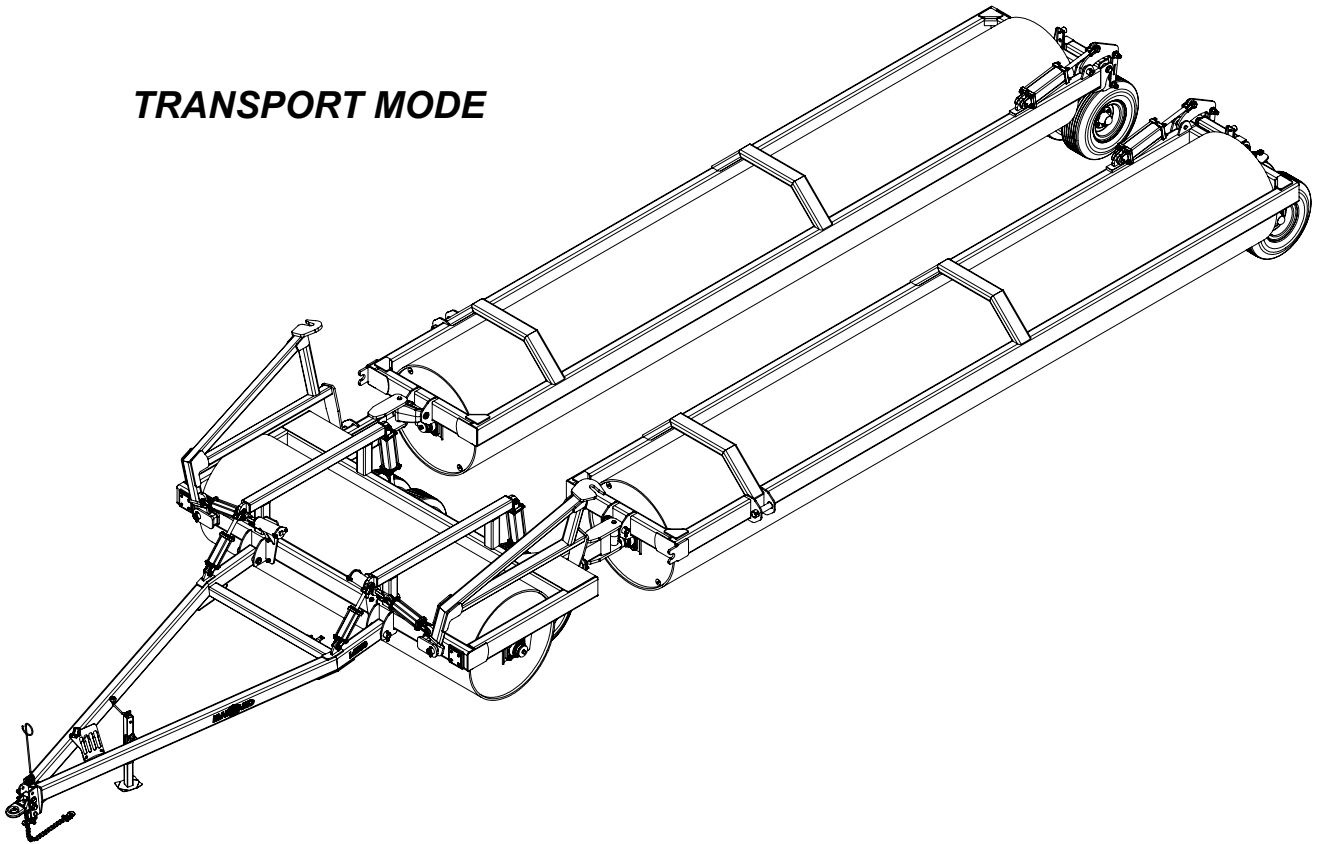

Acre Counter & Electrical

Lighting and Electrical	22
Acre Counter	23

TRANSPORT MODE

FIELD MODE

Table: A

Unit Size	Dimension				
	(A)	(B)	(C)	(D)	(E)
60'	48'-5"	13'-5"	62'-8"	60'	7'-2"

TABLE: B			
Item	Part #	Description	Qty
1	R0130955	Bolt: 3/4" x 5-1/2"	1
2	AA001090	Clevis Hitch Insert <i>(Includes Items 1,3)</i>	1
3	R0430109	Nut, Lock: 3/4"	1
4	n/a	Hitch Hydraulics <i>(See Page: 17)</i>	
5	PR151002	Pin, w/ Grease Groove: 1-1/2" x 10"	4
6	R0430106	Nut, Lock: 1/2"	
7	R0130635	Bolt: 1/2" x 3-1/2"	
8	WM005004	Hitch Frame <i>(Inquire)</i>	1
9	R9909004	Hitch Jack: Square Receiver	1
10	R0430102	Nut, Lock : 1/4"	4
11	R0510102	Washer, Flat: 1/4"	4
12	R0130208	Bolt: 1/4" x 3/4"	2
13	R1701018	Electrical Plug Protector: 7-Pin Round	1
14	PP010001	Storage Plate, Hydraulic Tips	1
15	R0130210	Bolt: 1/4" x 1"	2
16	R0131180	Bolt: 1" x 8"	2
17	R0810601	Clevis Pin: 1" x 6"	1
18	R9910001	Safety Chain: 3/8" x 60"	1
19	R1618900	Cotter Pin: 3/16" x 2"	1
20	R9901003	Pintle Hitch: Cat. 3, 3" Spacing	1
21	R0410106	Nut, Lock: 1/2"	1
22	R0530211	Washer, Flat: 1"	4
23	R0430111	Nut, Lock: 1"	2
24	R0510106	Washer, Flat: 1/2"	1
25	R0130620	Bolt: 1/2" x 2"	1
26	R1899001	Hose Retainer: 3/8" x 4" x 30"	1