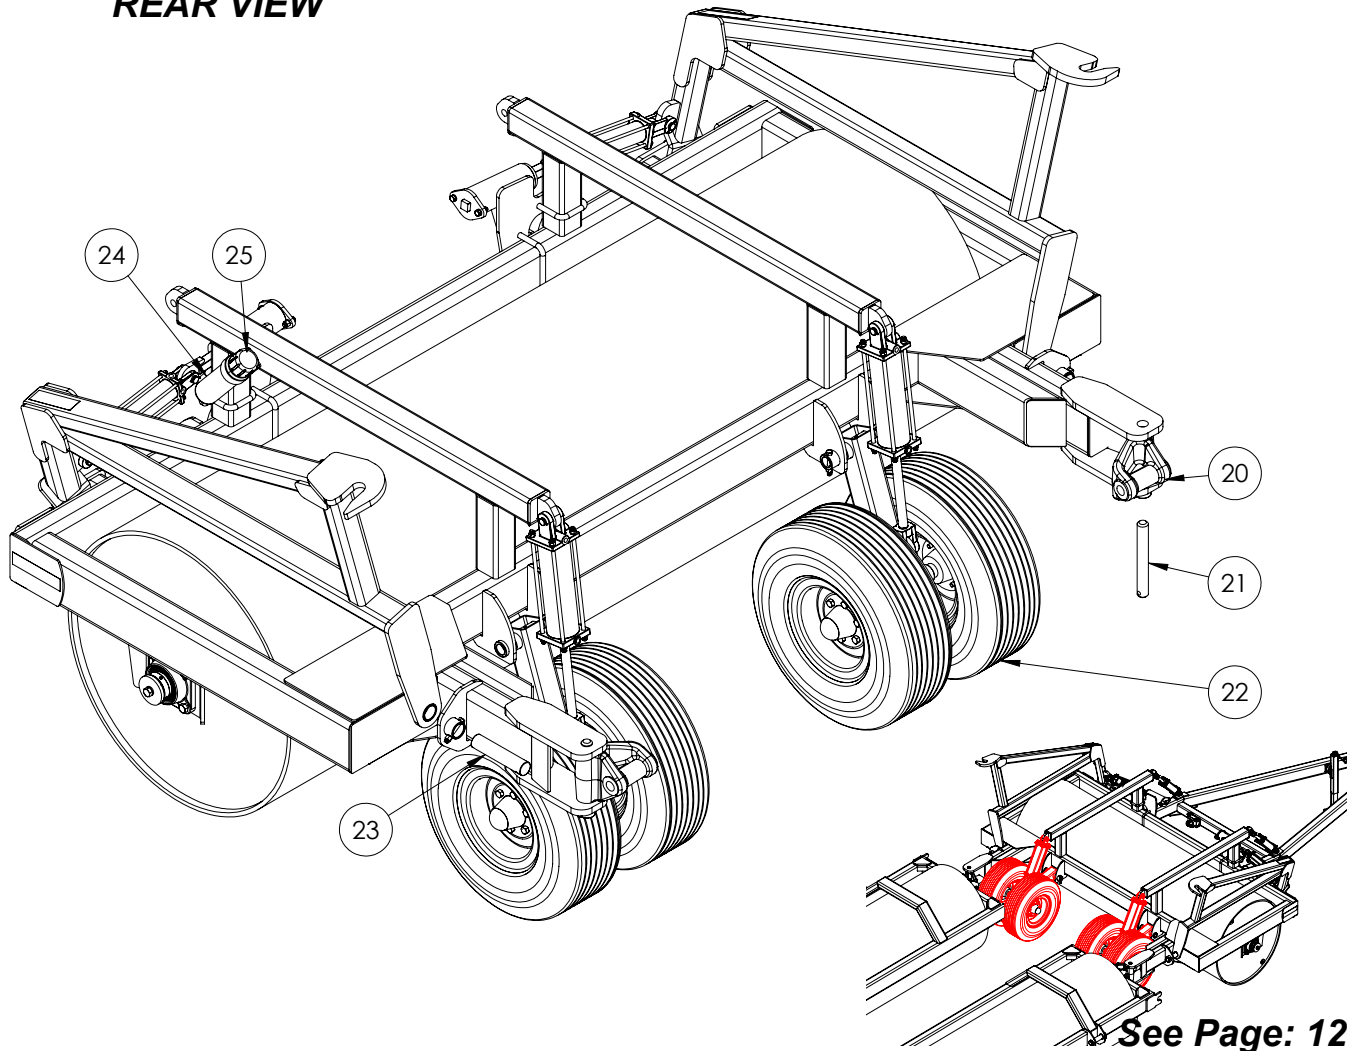

REAR VIEW

Table: D

Item	Part #	Description	Qty
14	R0591009	Washer, Flat, Belleville: 3/4"	8
15	R0610009	Washer, Lock: 3/4"	2
16	PP055038	Drum Washer: 1/2" x 4-1/4"	2
17	R0120925	Bolt, Fine: 3/4" x 2-1/2"	10
18 a)	R1100010	Bearing/Flange Assembly: 3" Bore, 4-Bolt x 6" Center - Center	2
18 b)	R1100016	Bearing only: 3" Bore	
19	WC005148	Wing Lock Arm: Right	1
20	R9901004	Knuckle, Cast: Land Roller Wing	2
21 a)	PR151001	Pin: 1-1/2" x 12"	2
21 b)	PR151001-01	Pin: 1-1/2" x 12-1/4"	
22	n/a	Main Frame Axle Assembly (See Page: 12)	2
23	PR205001	Pin, Wing Hook: 2" x 9-1/4"	2
24	R9912001	Canister, Manual: 3-1/4" x 12"	1
25	R2000000	Screw, Self-Tapping: #12 x 1-1/2"	2