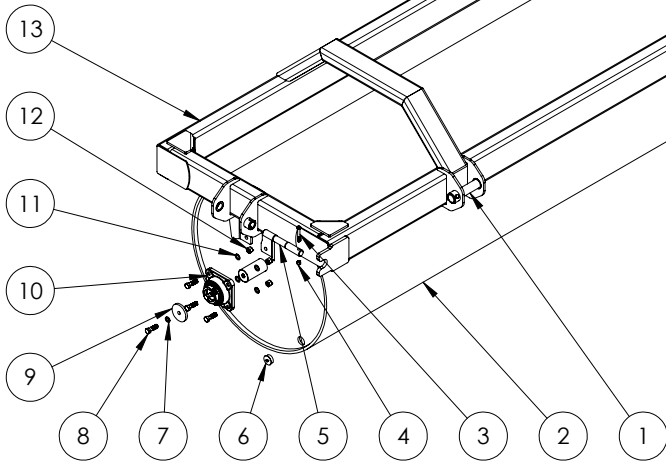

FRONT VIEW

REAR VIEW