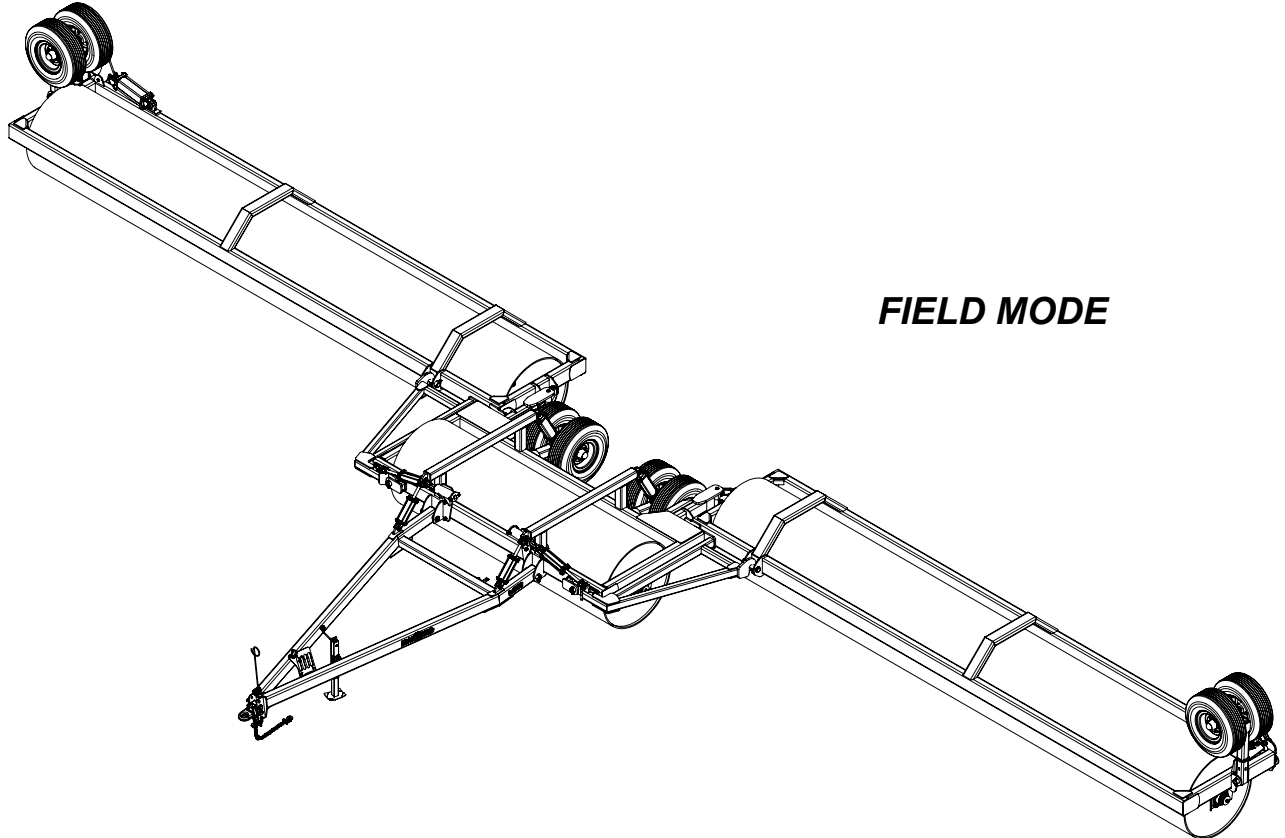

Acre Counter & Electrical

Lighting and Electrical	22
Acre Counter	23

TRANSPORT MODE

FIELD MODE

Table: A

Unit Size	Dimension				
	(A)	(B)	(C)	(D)	(E)
60'	48'-5"	13'-5"	62'-8"	60'	7'-2"

TABLE: B			
Item	Part #	Description	Qty
1	R0130955	Bolt: 3/4" x 5-1/2"	1
2	AA001090	Clevis Hitch Insert <i>(Includes Items 1,3)</i>	1
3	R0430109	Nut, Lock: 3/4"	1
4	n/a	Hitch Hydraulics <i>(See Page: 17)</i>	
5	PR151002	Pin, w/ Grease Groove: 1-1/2" x 10"	4
6	R0430106	Nut, Lock: 1/2"	
7	R0130635	Bolt: 1/2" x 3-1/2"	
8	WM005004	Hitch Frame <i>(Inquire)</i>	1
9	R9909004	Hitch Jack: Square Receiver	1
10	R0430102	Nut, Lock : 1/4"	4
11	R0510102	Washer, Flat: 1/4"	4
12	R0130208	Bolt: 1/4" x 3/4"	2
13	R1701018	Electrical Plug Protector: 7-Pin Round	1
14	PP010001	Storage Plate, Hydraulic Tips	1
15	R0130210	Bolt: 1/4" x 1"	2
16	R0131180	Bolt: 1" x 8"	2
17	R0810601	Clevis Pin: 1" x 6"	1
18	R9910001	Safety Chain: 3/8" x 60"	1
19	R1618900	Cotter Pin: 3/16" x 2"	1
20	R9901003	Pintle Hitch: Cat. 3, 3" Spacing	1
21	R0410106	Nut, Lock: 1/2"	1
22	R0530211	Washer, Flat: 1"	4
23	R0430111	Nut, Lock: 1"	2
24	R0510106	Washer, Flat: 1/2"	1
25	R0130620	Bolt: 1/2" x 2"	1
26	R1899001	Hose Retainer: 3/8" x 4" x 30"	1

Table: C

Item	Part #	Description	Qty
1	WM005060	Main Frame	1
2	WC005149	Wing Lock Arm: Left	1
3	AC005069	Wing Lock Spring Bracket Assembly: Left	1
4	AC005070	Wing Lock Spring Bracket Assembly: Right	1
5	n/a	Wing Lock Hydraulics (See Page: 19)	
6	R0130635	Bolt: 1/2" x 3-1/2"	10
7	PR205005	Wing Lock Pin: Front	2
8	R0430106	Nut, Lock: 1/2"	10
9	R0160401	Countersunk Bolt: 3/8" x 1"	8
10	PM062002	Wing Lock Wear Pad	2
11 a)	WD052132	Drum: Main: 42" x 5/8"Wall	1
11 b)	WD053132	Drum: Main: 36" x 1/2"Wall)	
12	R0340109	Nut, Lock, Fine: 3/4"	8
13	R9930002	Plug, Roller Drum: 2"	2