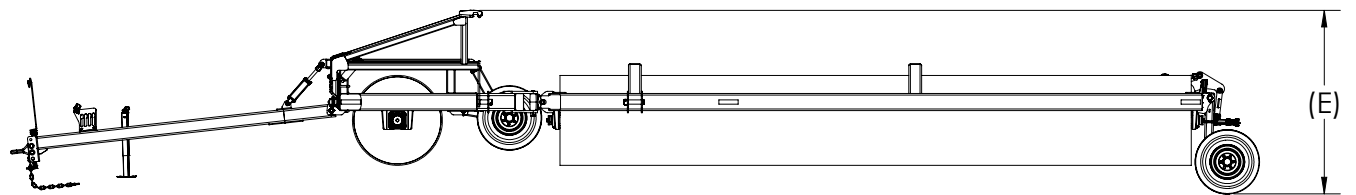

Acre Counter & Electrical

Lighting and Electrical	22
Acre Counter	23

TRANSPORT MODE

FIELD MODE

Table: A

Unit Size	Dimension				
	(A)	(B)	(C)	(D)	(E)
60'	48'-5"	13'-5"	62'-8"	60'	7'-2"

TABLE: B			
Item	Part #	Description	Qty
1	R0130955	Bolt: 3/4" x 5-1/2"	1
2	AA001090	Clevis Hitch Insert <i>(Includes Items 1,3)</i>	1
3	R0430109	Nut, Lock: 3/4"	1
4	n/a	Hitch Hydraulics <i>(See Page: 17)</i>	
5	PR151002	Pin, w/ Grease Groove: 1-1/2" x 10"	4
6	R0430106	Nut, Lock: 1/2"	
7	R0130635	Bolt: 1/2" x 3-1/2"	
8	WM005004	Hitch Frame <i>(Inquire)</i>	1
9	R9909004	Hitch Jack: Square Receiver	1
10	R0430102	Nut, Lock : 1/4"	4
11	R0510102	Washer, Flat: 1/4"	4
12	R0130208	Bolt: 1/4" x 3/4"	2
13	R1701018	Electrical Plug Protector: 7-Pin Round	1
14	PP010001	Storage Plate, Hydraulic Tips	1
15	R0130210	Bolt: 1/4" x 1"	2
16	R0131180	Bolt: 1" x 8"	2
17	R0810601	Clevis Pin: 1" x 6"	1
18	R9910001	Safety Chain: 3/8" x 60"	1
19	R1618900	Cotter Pin: 3/16" x 2"	1
20	R9901003	Pintle Hitch: Cat. 3, 3" Spacing	1
21	R0410106	Nut, Lock: 1/2"	1
22	R0530211	Washer, Flat: 1"	4
23	R0430111	Nut, Lock: 1"	2
24	R0510106	Washer, Flat: 1/2"	1
25	R0130620	Bolt: 1/2" x 2"	1
26	R1899001	Hose Retainer: 3/8" x 4" x 30"	1

Table: C

Item	Part #	Description	Qty
1	WM005060	Main Frame	1
2	WC005149	Wing Lock Arm: Left	1
3	AC005069	Wing Lock Spring Bracket Assembly: Left	1
4	AC005070	Wing Lock Spring Bracket Assembly: Right	1
5	n/a	Wing Lock Hydraulics (See Page: 19)	
6	R0130635	Bolt: 1/2" x 3-1/2"	10
7	PR205005	Wing Lock Pin: Front	2
8	R0430106	Nut, Lock: 1/2"	10
9	R0160401	Countersunk Bolt: 3/8" x 1"	8
10	PM062002	Wing Lock Wear Pad	2
11 a)	WD052132	Drum: Main: 42" x 5/8"Wall	1
11 b)	WD053132	Drum: Main: 36" x 1/2"Wall)	
12	R0340109	Nut, Lock, Fine: 3/4"	8
13	R9930002	Plug, Roller Drum: 2"	2